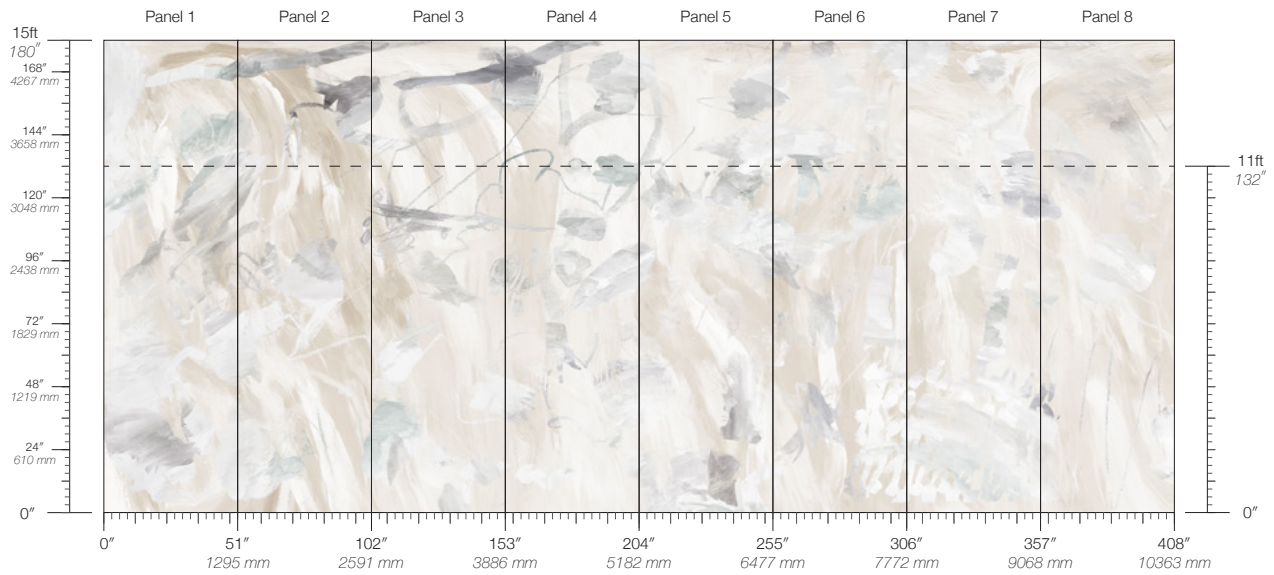

Reverie Daydream

Suitable for residential and commercial projects

COLOR
Daydream

STOCK
Made to order

REPEAT
Non-repeating

CONTACT
sales@calicowallpaper.com
+1 718 243 1705
57 Lispenard Street
New York, NY 10013 USA

ITEM
4002

MINIMUM
1 panel

LEAD TIME
4 weeks to print

CONTENT
Type II PVC-Free TPO

MAINTENANCE
Water-based cleanser

ORIGIN
USA

DISCLAIMER
Panel maps represent mural artwork only. Reference the physical sample for color and texture.

PANEL WIDTH
51" / 1295 mm trimmed

FLAMMABILITY
ASTM E84 Adhered Class A

DETAILS
Custom options available

PANEL HEIGHT
132" / 3353 mm standard
180" / 4572 mm extended

ENVIRONMENTAL
Recycled Content, Phthalate Free
Low VOC, HPD Available

PRICE
Available upon request