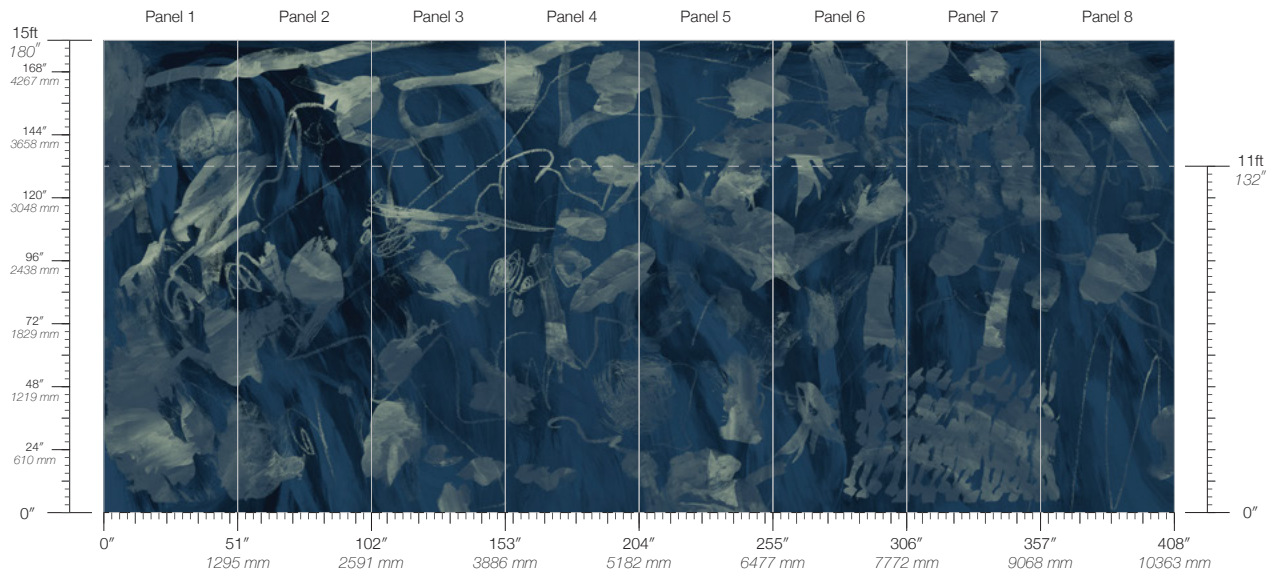

Reverie Lark

Suitable for residential and commercial projects

COLOR
Lark

STOCK
Made to order

REPEAT
Non-repeating

CONTACT
sales@calicowallpaper.com
+1 718 243 1705
57 Lispenard Street
New York, NY 10013 USA

ITEM
4004

MINIMUM
1 panel

LEAD TIME
4 weeks to print

CONTENT
Type II PVC-Free TPO

MAINTENANCE
Water-based cleanser

ORIGIN
USA

DISCLAIMER
Panel maps represent mural artwork only. Reference the physical sample for color and texture.

PANEL WIDTH
51" / 1295 mm trimmed

FLAMMABILITY
ASTM E84 Adhered Class A

DETAILS
Custom options available

PANEL HEIGHT
132" / 3353 mm standard
180" / 4572 mm extended

ENVIRONMENTAL
Recycled Content, Phthalate Free
Low VOC, HPD Available

PRICE
Available upon request