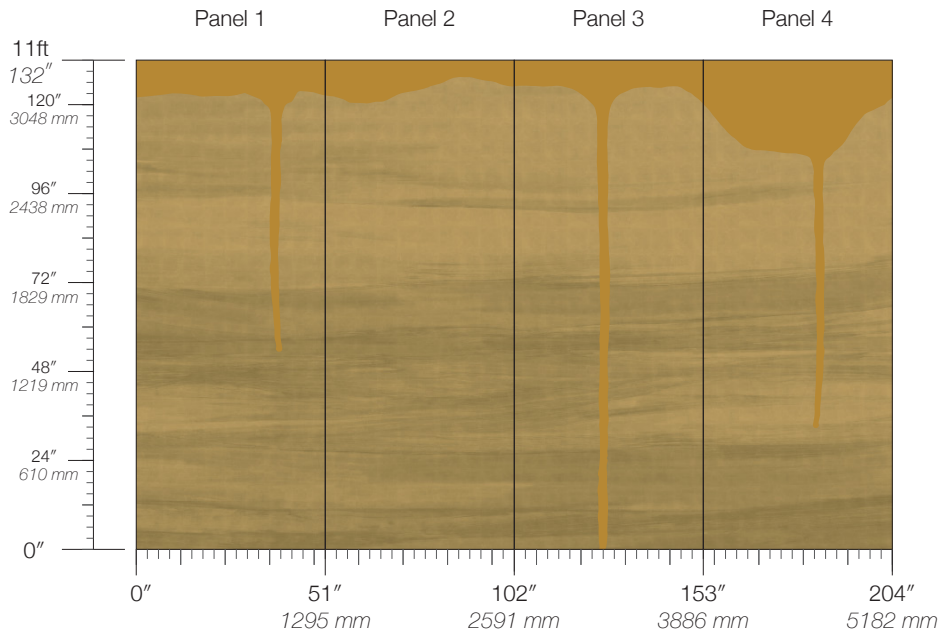

Satori Wildfire

Suitable for residential and commercial projects

COLOR
Wildfire

STOCK
Made to order

REPEAT
Non-repeating

CONTACT
sales@calicowallpaper.com
+1 718 243 1705
57 Lispenard Street
New York, NY 10013 USA

ITEM
1811

MINIMUM
1 panel

LEAD TIME
4 weeks to print

CONTENT
Type II Vinyl

MAINTENANCE
Water-based cleanser

ORIGIN
USA

DISCLAIMER
Panel maps represent mural artwork only. Reference the physical sample for color and texture.

PANEL WIDTH
51" / 1295 mm trimmed

FLAMMABILITY
ASTM E84 Adhered Class A

DETAILS
Custom options available

PANEL HEIGHT
132" / 3353 mm standard

ENVIRONMENTAL
Recycled Content, Phthalate Free

PRICE
Available upon request