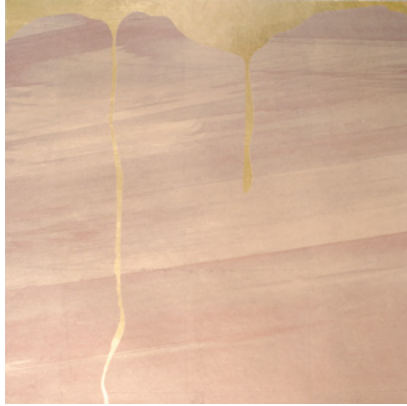

Calico

SATORI

Tear Sheet

Satori features a striking metallic line that is inspired by Kintsugi.

ECHO

FIR

MOUNTAIN

PLATEAU

WILDFIRE

ZENITH

Satori Wildfire

Suitable for residential and commercial projects

COLOR
Wildfire

STOCK
Made to order

REPEAT
Non-repeating

CONTACT
sales@calicowallpaper.com
+1 718 243 1705
57 Lispenard Street
New York, NY 10013 USA