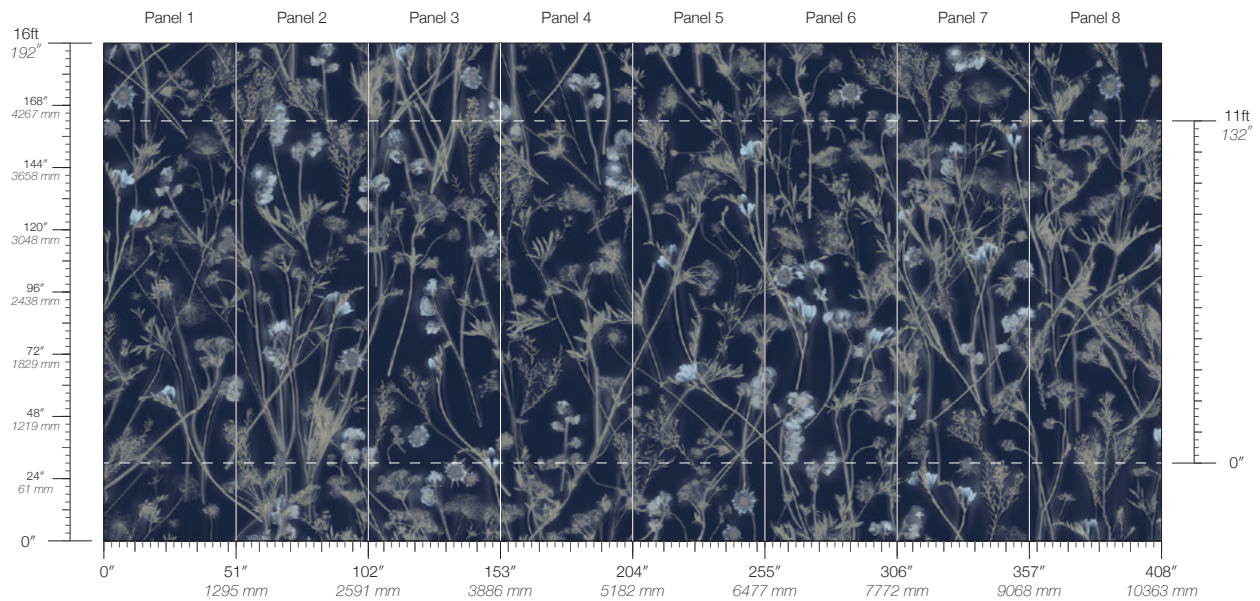

GRAIN

SEPIA

SERENE

SPROUT

Sunprints Bluebell

Suitable for residential and commercial projects

COLOR
Bluebell

ITEM
6441

CONTENT
Type II PVC-Free

PANEL WIDTH
51" / 1295 mm trimmed

PANEL HEIGHT
132" / 3353 mm standard
192" / 4877 mm extended

REPEAT
Non-repeating

STOCK
Made to order

LEAD TIME
4 weeks to print

MINIMUM
1 panel

PRICE
Available upon request

ORIGIN
USA

DETAILS
Custom options available

MAINTENANCE
Water-based cleanser

ENVIRONMENTAL
Recycled Content
Phthalate Free
Low VOC
HPD Available

SPECS
Polyester/Natural Fiber face
Fabric backing
14 oz per linear yard
435.2 g per linear meter
Dappled surface texture