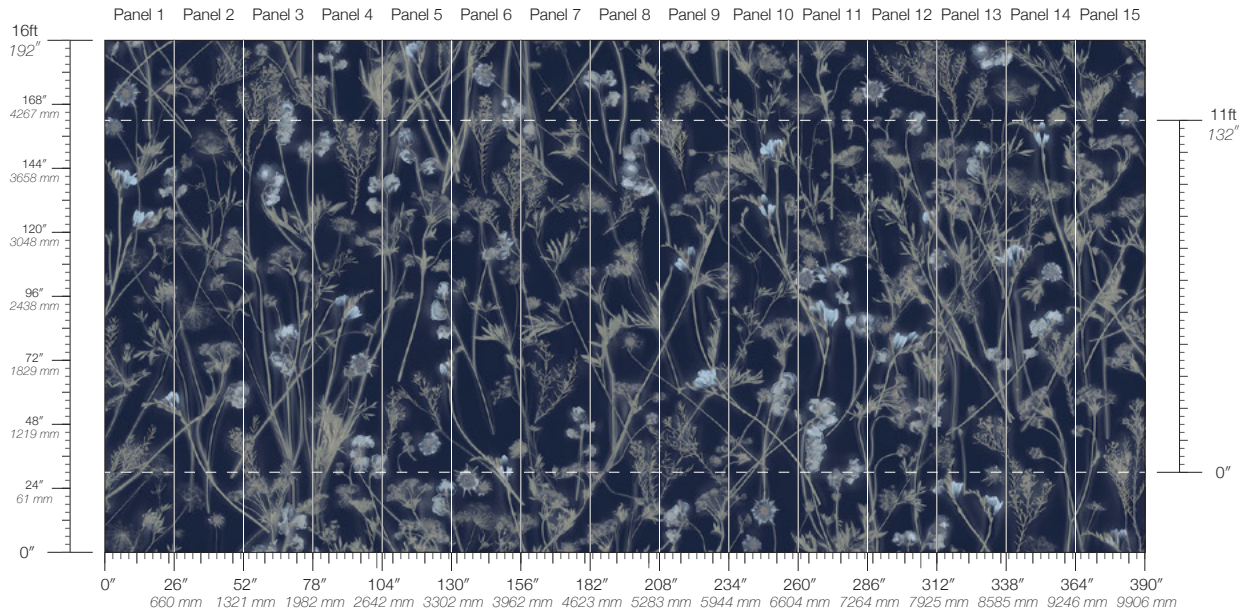

GRAIN

SEPIA

SERENE

SPROUT

Sunprints Bluebell

Suitable for residential and some commercial projects

COLOR
Bluebell

ITEM
6401

CONTENT
Clay-Coated Paper

PANEL WIDTH
26" / 661 mm trimmed

PANEL HEIGHT
132" / 3353 mm standard
192" / 4877 mm extended

REPEAT
Non-repeating

STOCK
Made to order

LEAD TIME
4 weeks to print

MINIMUM
1 panel

PRICE
Available upon request