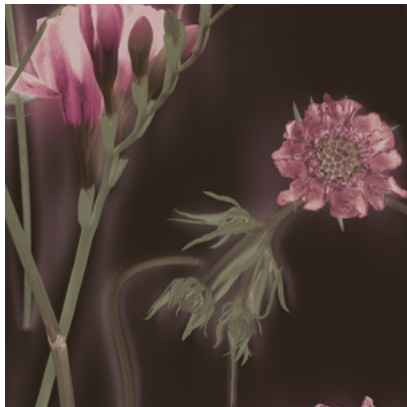

Calico

SUNPRINTS

Tear Sheet

Sunprints reveals the radiant alchemy of wildflowers in sunlit moments.

BLUEBELL

CHARM

FERN

FREESIA

GRAIN

SEPIA

SERENE

SPROUT

Sunprints Bluebell

Suitable for residential and some commercial projects

COLOR
Bluebell

ITEM
6401

CONTENT
Clay-Coated Paper

PANEL WIDTH
26" / 661 mm trimmed

PANEL HEIGHT
132" / 3353 mm standard
192" / 4877 mm extended

REPEAT
Non-repeating

STOCK
Made to order

LEAD TIME
4 weeks to print

MINIMUM
1 panel

PRICE
Available upon request