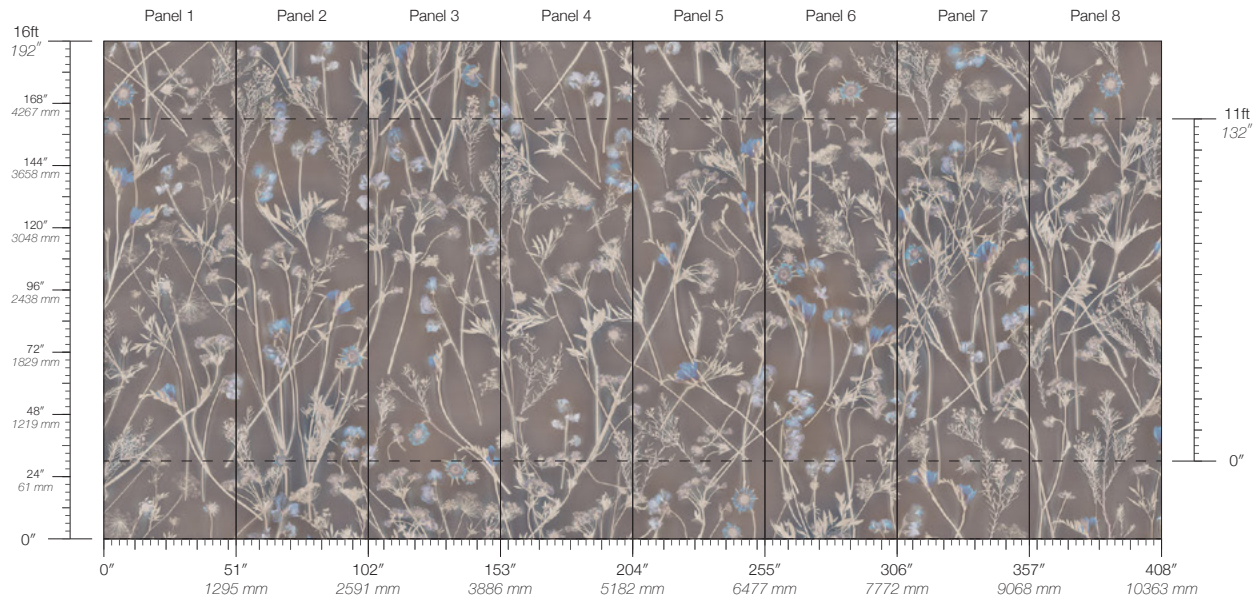

GRAIN

SEPIA

SERENE

SPROUT

Sunprints Charm

Suitable for residential and commercial projects

COLOR
Charm

ITEM
6442

CONTENT
Type II PVC-Free

PANEL WIDTH
51" / 1295 mm trimmed

PANEL HEIGHT
132" / 3353 mm standard
192" / 4877 mm extended

REPEAT
Non-repeating

STOCK
Made to order

LEAD TIME
4 weeks to print

MINIMUM
1 panel

PRICE
Available upon request

ORIGIN
USA

DETAILS
Custom options available

MAINTENANCE
Water-based cleanser

ENVIRONMENTAL
Recycled Content
Phthalate Free
Low VOC
HPD Available

SPECS
Polyester/Natural Fiber face
Fabric backing
14 oz per linear yard
435.2 g per linear meter
Dappled surface texture