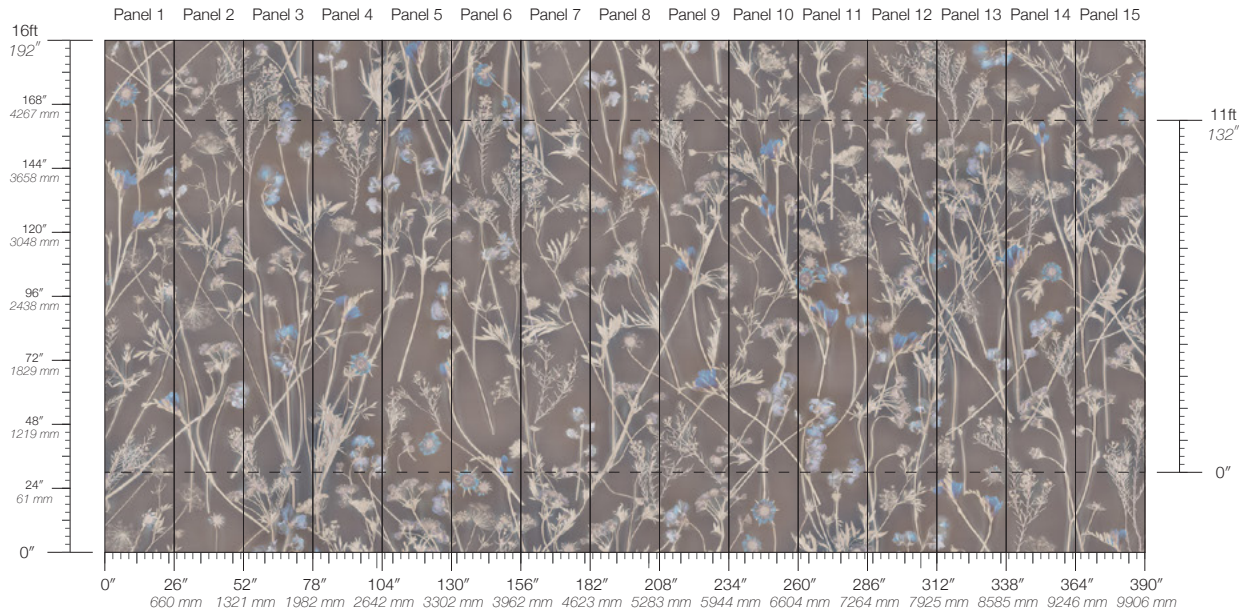

GRAIN

SEPIA

SERENE

SPROUT

Sunprints Charm

Suitable for residential and some commercial projects

COLOR
Charm

STOCK
Made to order

MINIMUM
1 panel

SPECS
100% Cellulose face
Non-woven backing
7.1 oz per linear yard
117 g per linear meter
Smooth surface texture

DISCLAIMER
Refer to our website to see the full mural artwork. Reference the physical sample for color and texture. Panel maps represent mural artwork only.

PANEL WIDTH
26" / 661 mm trimmed

PRICE
Available upon request

PANEL HEIGHT
132" / 3353 mm standard
192" / 4877 mm extended

ORIGIN
USA

TESTING
(US) ASTM E84 Adhered Class A

REPEAT
Non-repeating

DETAILS
Custom options available