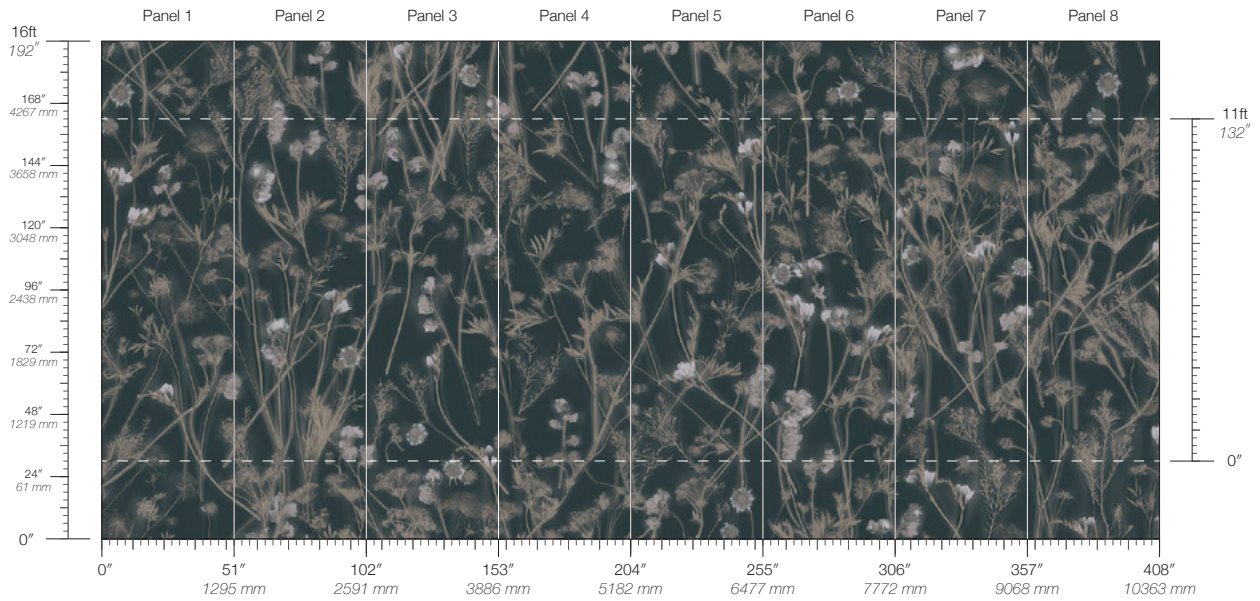

GRAIN

SEPIA

SERENE

SPROUT

Sunprints Fern

Suitable for residential and commercial projects

COLOR

Fern

ITEM

6443

CONTENT

Type II PVC-Free

PANEL WIDTH

51" / 1295 mm trimmed

PANEL HEIGHT

132" / 3353 mm standard
192" / 4877 mm extended

REPEAT

Non-repeating

STOCK

Made to order

LEAD TIME

4 weeks to print

MINIMUM

1 panel

ENVIRONMENTAL

Recycled Content
Phthalate Free
Low VOC
HPD Available

SPECS

Polyester/Natural Fiber face
Fabric backing
14 oz per linear yard
435.2 g per linear meter
Dappled surface texture

TESTING

(US) ASTM E84 Adhered Class A
CCC-W-408D Type II
W-101 Type II Class A
ASTM E96 Procedure B - 66 Perms