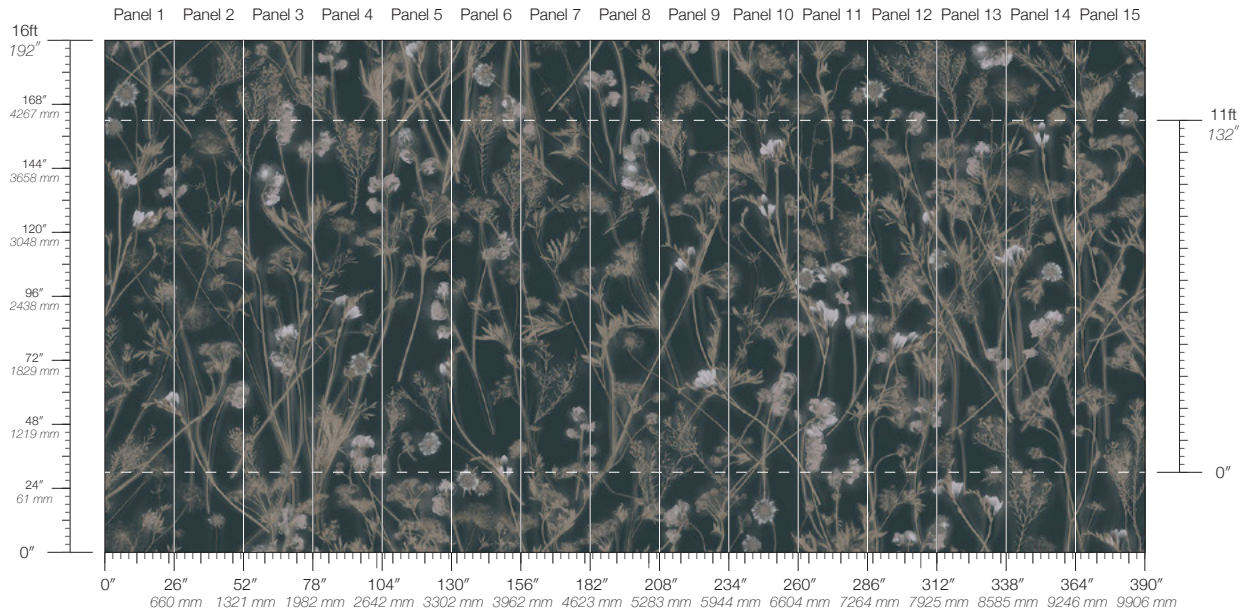

GRAIN

SEPIA

SERENE

SPROUT

Sunprints Fern

Suitable for residential and some commercial projects

COLOR

Fern

SPECS

100% Cellulose face
Non-woven backing
7.1 oz per linear yard
117 g per linear meter
Smooth surface texture

DISCLAIMER

Refer to our website to see the full mural artwork. Reference the physical sample for color and texture. Panel maps represent mural artwork only.

PANEL WIDTH

26" / 661 mm trimmed

PRICE

Available upon request

PANEL HEIGHT

132" / 3353 mm standard
192" / 4877 mm extended

ORIGIN

USA