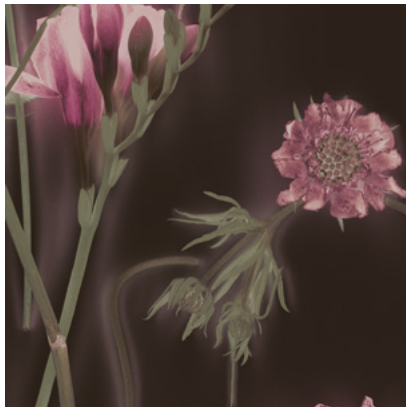

Calico

SUNPRINTS

Tear Sheet

Sunprints reveals the radiant alchemy of wildflowers in sunlit moments.

BLUEBELL

CHARM

FERN

FREESIA

GRAIN

SEPIA

SERENE

SPROUT

Sunprints Fern

Suitable for residential and some commercial projects

COLOR

Fern