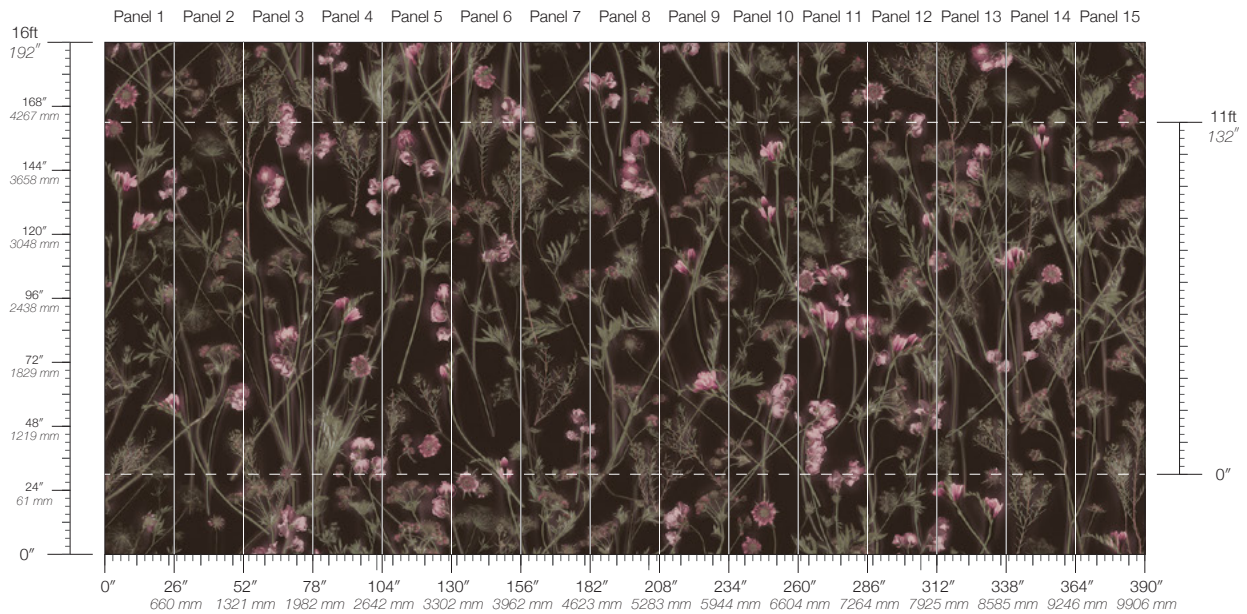

Sunprints Freesia

Suitable for residential and some commercial projects

COLOR
Freesia

STOCK
Made to order

MAINTENANCE
Water-based cleanser

CONTACT
sales@calicowallpaper.com
+1 718 243 1705
57 Lispenard Street
New York, NY 10013 USA

ITEM
6404

LEAD TIME
4 weeks to print

ENVIRONMENTAL
FSC Certified Content

CONTENT
Clay-Coated Paper

MINIMUM
1 panel

SPECS
100% Cellulose face
Non-woven backing
7.1 oz per linear yard
117 g per linear meter
Smooth surface texture

DISCLAIMER
Refer to our website to see the full mural artwork. Reference the physical sample for color and texture. Panel maps represent mural artwork only.

PANEL WIDTH
26" / 661 mm trimmed

PRICE
Available upon request

PANEL HEIGHT
132" / 3353 mm standard
192" / 4877 mm extended

ORIGIN
USA

TESTING
(US) ASTM E84 Adhered Class A

REPEAT
Non-repeating

DETAILS
Custom options available