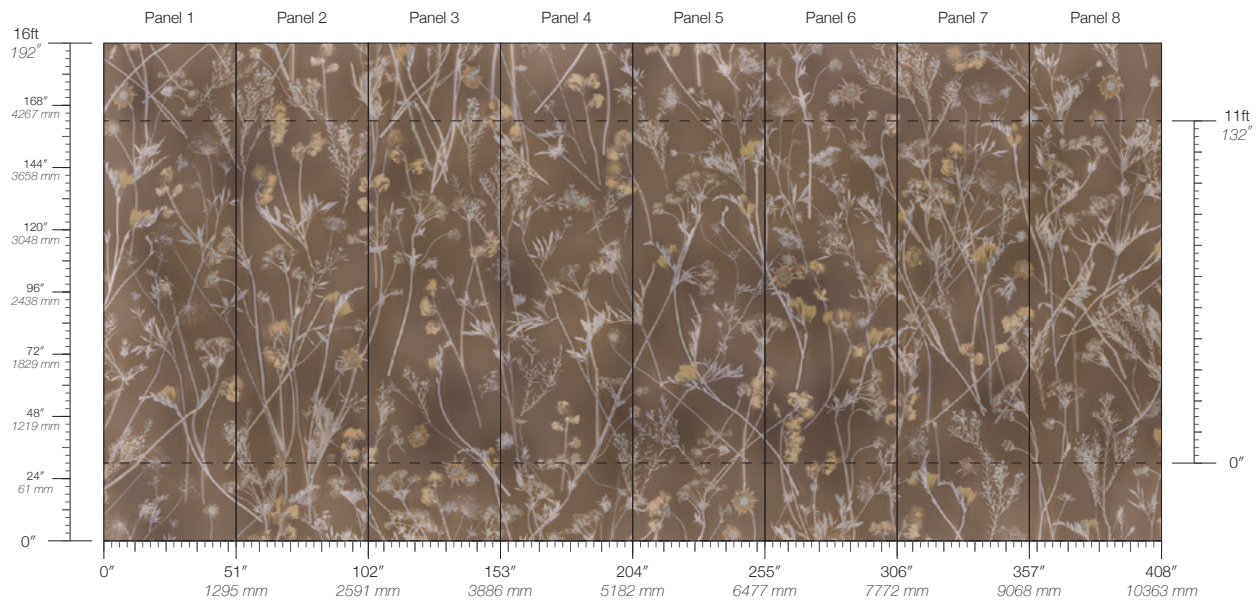

GRAIN

SEPIA

SERENE

SPROUT

Sunprints Sepia

Suitable for residential and commercial projects

COLOR
Sepia

ITEM
6446

CONTENT
Type II PVC-Free

PANEL WIDTH
51" / 1295 mm trimmed

PANEL HEIGHT
132" / 3353 mm standard
192" / 4877 mm extended

REPEAT
Non-repeating

STOCK
Made to order

LEAD TIME
4 weeks to print

MINIMUM
1 panel

PRICE
Available upon request

ORIGIN
USA

DETAILS
Custom options available

MAINTENANCE
Water-based cleanser

ENVIRONMENTAL
Recycled Content
Phthalate Free
Low VOC
HPD Available

SPECS
Polyester/Natural Fiber face
Fabric backing
14 oz per linear yard
435.2 g per linear meter
Dappled surface texture