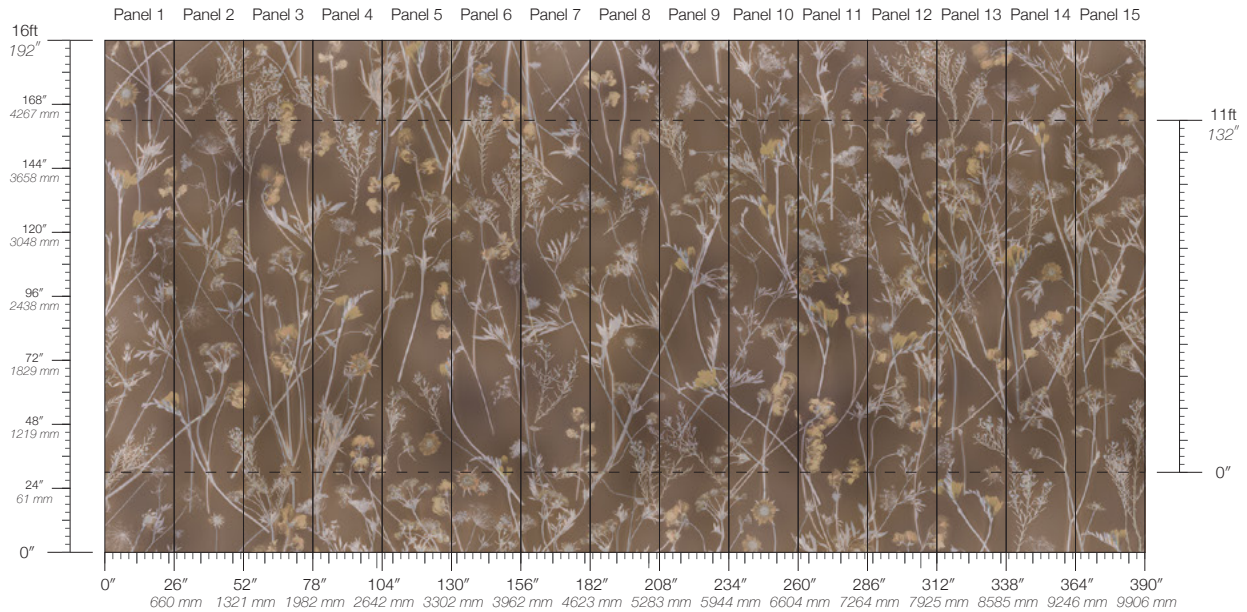

SEPIA

SERENE

SPROUT

# Sunprints Sepia

Suitable for residential and some commercial projects

**COLOR**  
Sepia

**ITEM**  
6406

**CONTENT**  
Clay-Coated Paper

**PANEL WIDTH**  
26" / 661 mm trimmed

**PANEL HEIGHT**  
132" / 3353 mm standard  
192" / 4877 mm extended