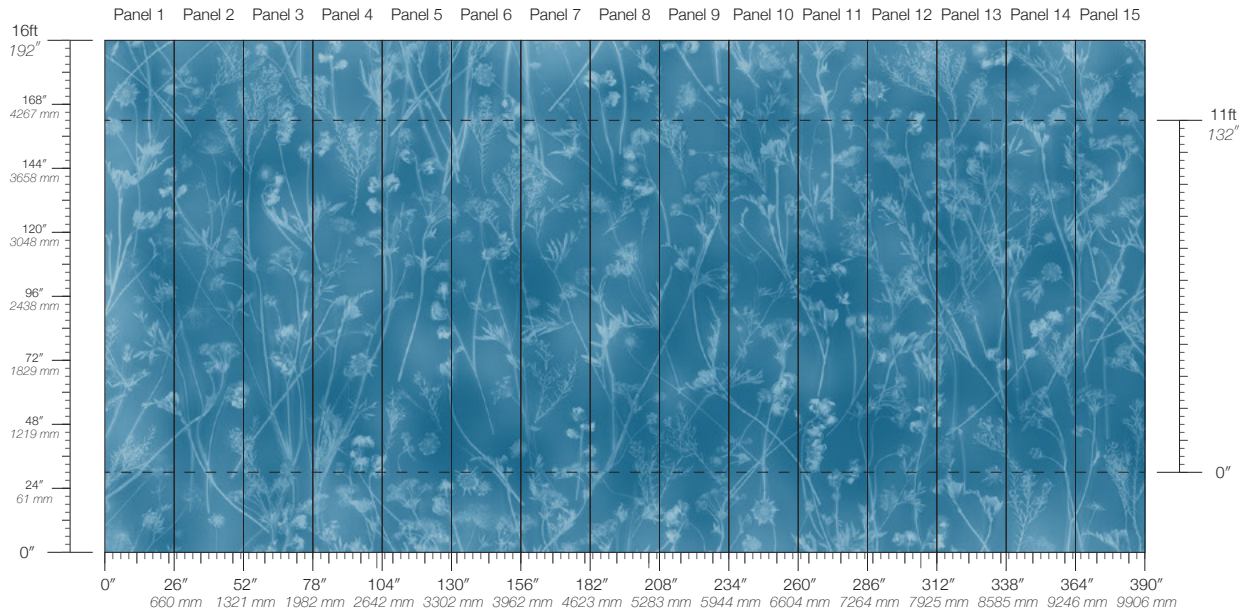

Sunprints Serene

Suitable for residential and some commercial projects

COLOR
Serene

STOCK
Made to order

MAINTENANCE
Water-based cleanser

CONTACT
sales@calicowallpaper.com
+1 718 243 1705
57 Lispenard Street
New York, NY 10013 USA

ITEM
6407

LEAD TIME
4 weeks to print

ENVIRONMENTAL
FSC Certified Content

CONTENT
Clay-Coated Paper

MINIMUM
1 panel

SPECS
100% Cellulose face
Non-woven backing
7.1 oz per linear yard
117 g per linear meter
Smooth surface texture

DISCLAIMER
Refer to our website to see the full mural artwork. Reference the physical sample for color and texture. Panel maps represent mural artwork only.

PANEL WIDTH
26" / 661 mm trimmed

PRICE
Available upon request

PANEL HEIGHT
132" / 3353 mm standard
192" / 4877 mm extended

ORIGIN
USA

TESTING
(US) ASTM E84 Adhered Class A

REPEAT
Non-repeating

DETAILS
Custom options available