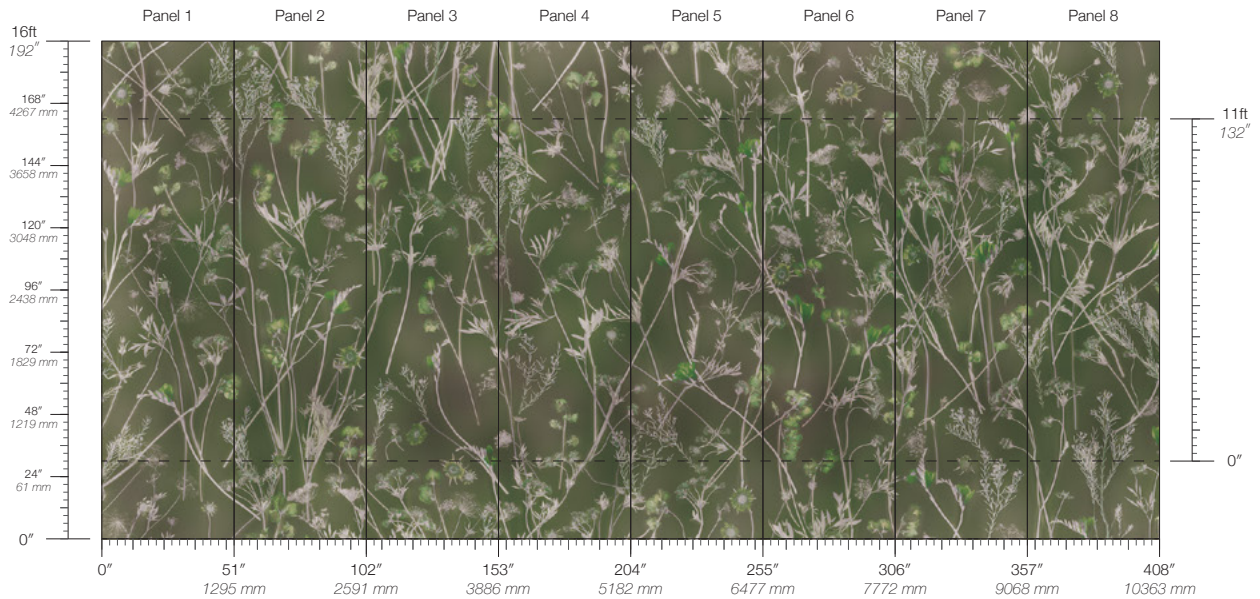

SEPIA

SERENE

SPROUT

# Sunprints Sprout

Suitable for residential and commercial projects

**COLOR**  
Sprout

**ITEM**  
6448

**CONTENT**  
Type II PVC-Free

**PANEL WIDTH**  
51" / 1295 mm trimmed

**PANEL HEIGHT**  
132" / 3353 mm standard  
192" / 4877 mm extended

**ENVIRONMENTAL**  
Recycled Content  
Phthalate Free  
Low VOC  
HPD Available

**SPECS**  
Polyester/Natural Fiber face  
Fabric backing  
14 oz per linear yard  
435.2 g per linear meter  
Dappled surface texture