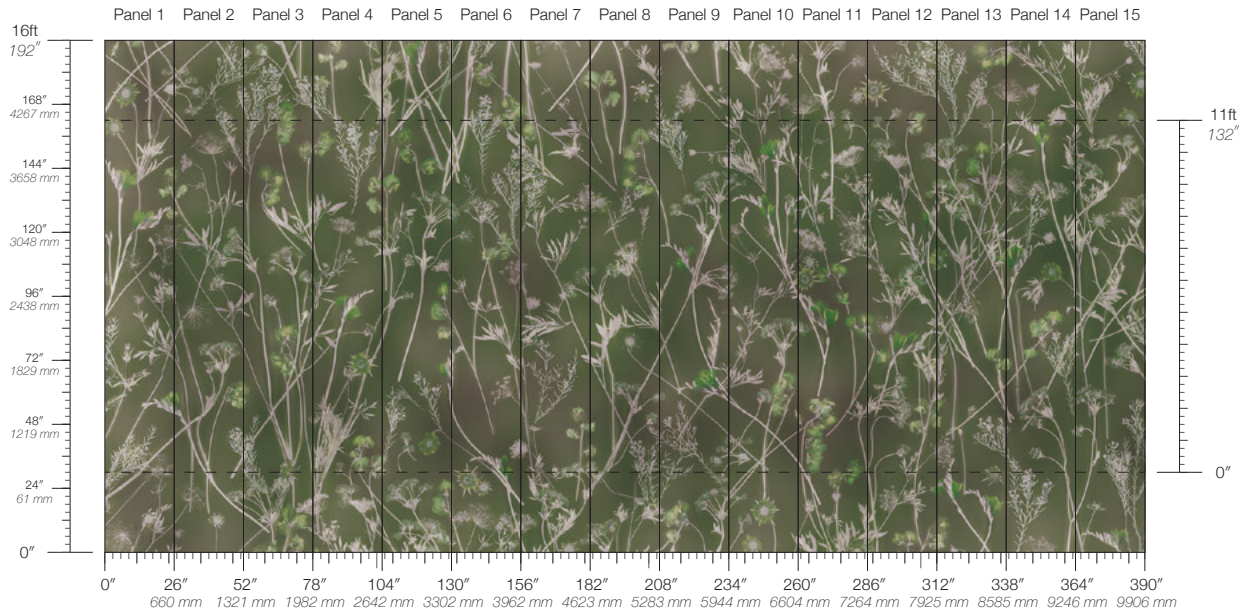

Sunprints Sprout

Suitable for residential and some commercial projects

COLOR
Sprout

STOCK
Made to order

MAINTENANCE
Water-based cleanser

CONTACT
sales@calicowallpaper.com
+1 718 243 1705
57 Lispenard Street
New York, NY 10013 USA

ITEM
6408

LEAD TIME
4 weeks to print

ENVIRONMENTAL
FSC Certified Content

CONTENT
Clay-Coated Paper

MINIMUM
1 panel

SPECS
100% Cellulose face
Non-woven backing
7.1 oz per linear yard
117 g per linear meter
Smooth surface texture

DISCLAIMER
Refer to our website to see the full mural artwork. Reference the physical sample for color and texture. Panel maps represent mural artwork only.

PANEL WIDTH
26" / 661 mm trimmed

PRICE
Available upon request

PANEL HEIGHT
132" / 3353 mm standard
192" / 4877 mm extended

ORIGIN
USA

TESTING
(US) ASTM E84 Adhered Class A

REPEAT
Non-repeating

DETAILS
Custom options available