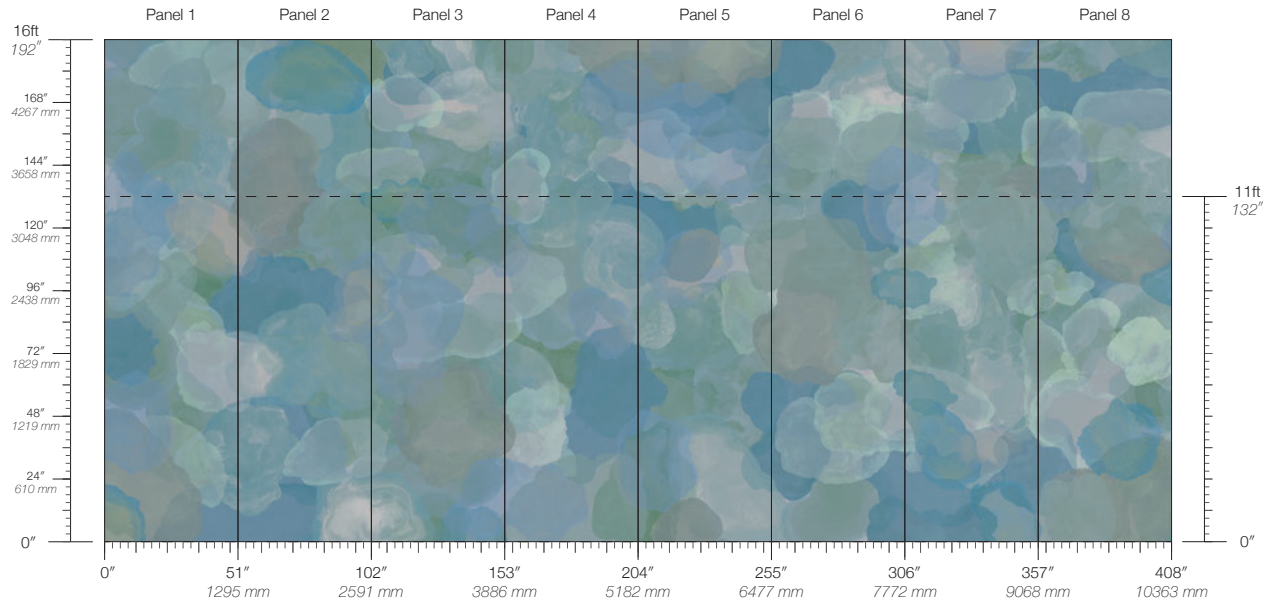

Verdure Aster

Suitable for residential and commercial projects

COLOR
Aster

STOCK
Made to order

REPEAT
Non-repeating

CONTACT
sales@calicowallpaper.com
+1 718 243 1705
57 Lispenard Street
New York, NY 10013 USA

ITEM
5809

MINIMUM
1 panel

LEAD TIME
4 weeks to print

CONTENT
Type II Vinyl

MAINTENANCE
Water-based cleanser

ORIGIN
USA

DISCLAIMER
Panel maps represent mural artwork only. Reference the physical sample for color and texture.

PANEL WIDTH
51" / 1295 mm trimmed

FLAMMABILITY
ASTM E84 Adhered Class A

DETAILS
Custom options available

PANEL HEIGHT
132" / 3353 mm standard
192" / 4877 mm extended

ENVIRONMENTAL
Recycled Content, Phthalate Free
Low VOC, HPD Available

PRICE
Available upon request