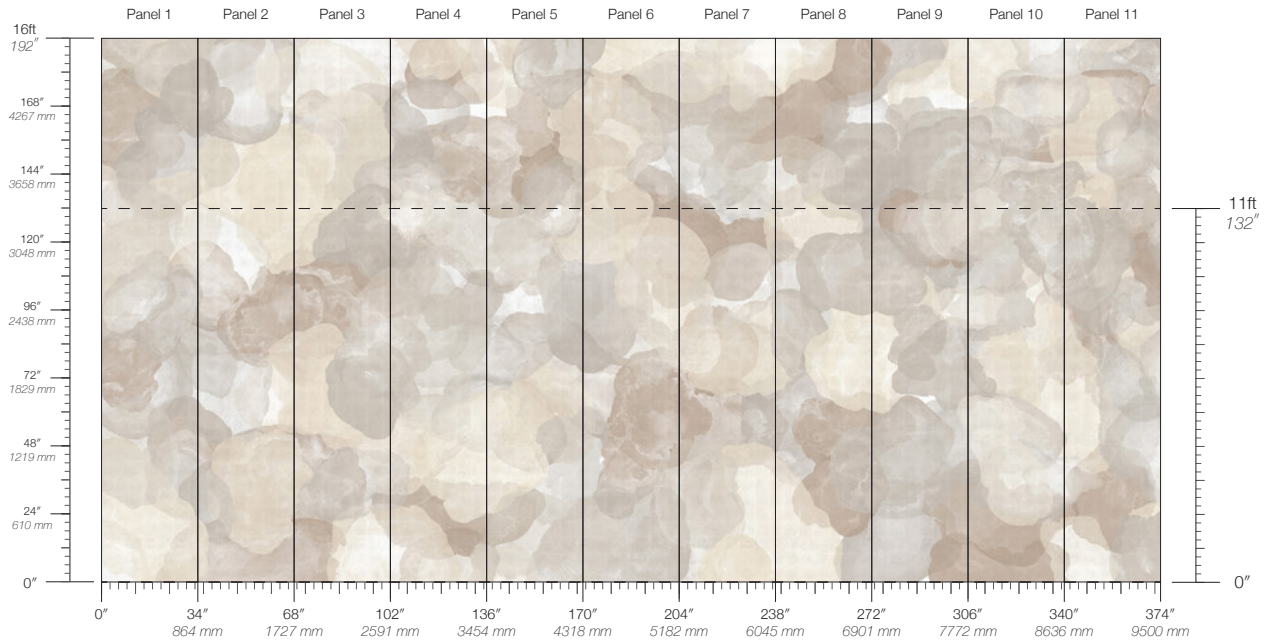

ORIGIN
USA

DISCLAIMER
Panel maps represent mural artwork only. Reference the physical sample for color and texture.

PANEL WIDTH
34" / 864 mm trimmed

FLAMMABILITY
ASTM E84 Adhered Class A

DETAILS
Custom options available

PANEL HEIGHT
132" / 3353 mm standard
192" / 4877 mm extended

ENVIRONMENTAL
Formaldehyde Free,
Heavy Metal Free

PRICE
Available upon request

Verdure Dogwood

Suitable for residential and some commercial projects