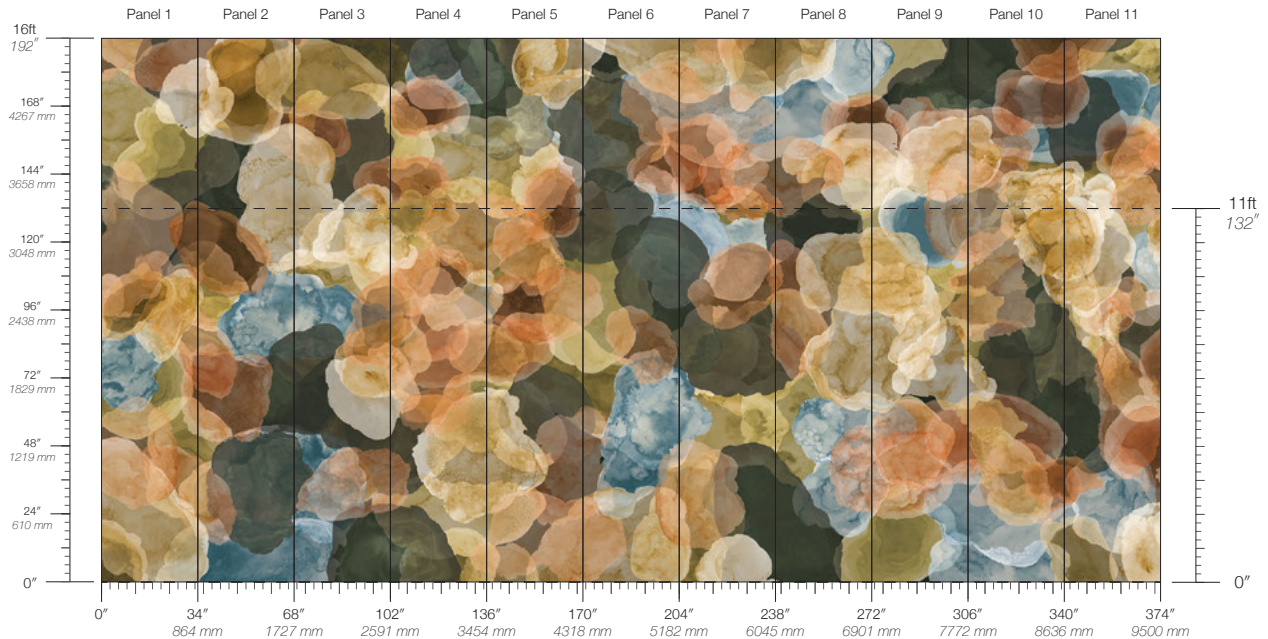

DETAILS
Custom options available

PANEL HEIGHT
132" / 3353 mm standard
192" / 4877 mm extended

ENVIRONMENTAL
Formaldehyde Free,
Heavy Metal Free

PRICE
Available upon request

Verdure Yarrow

Suitable for residential and some commercial projects