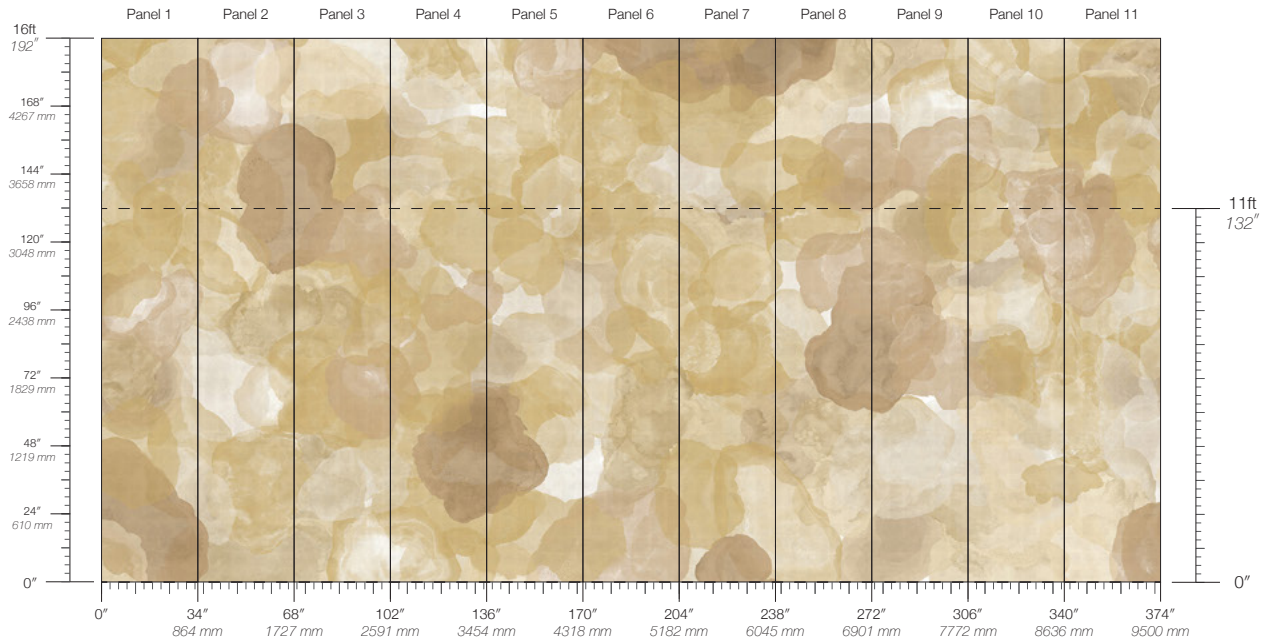

MAINTENANCE
Water-based cleanser

ORIGIN
USA

DISCLAIMER
Panel maps represent mural artwork only. Reference the physical sample for color and texture.

PANEL WIDTH
34" / 864 mm trimmed

FLAMMABILITY
ASTM E84 Adhered Class A

DETAILS
Custom options available

PANEL HEIGHT
132" / 3353 mm standard
192" / 4877 mm extended

ENVIRONMENTAL
Formaldehyde Free,
Heavy Metal Free

PRICE
Available upon request

Verdure Sawgrass

Suitable for residential and some commercial projects