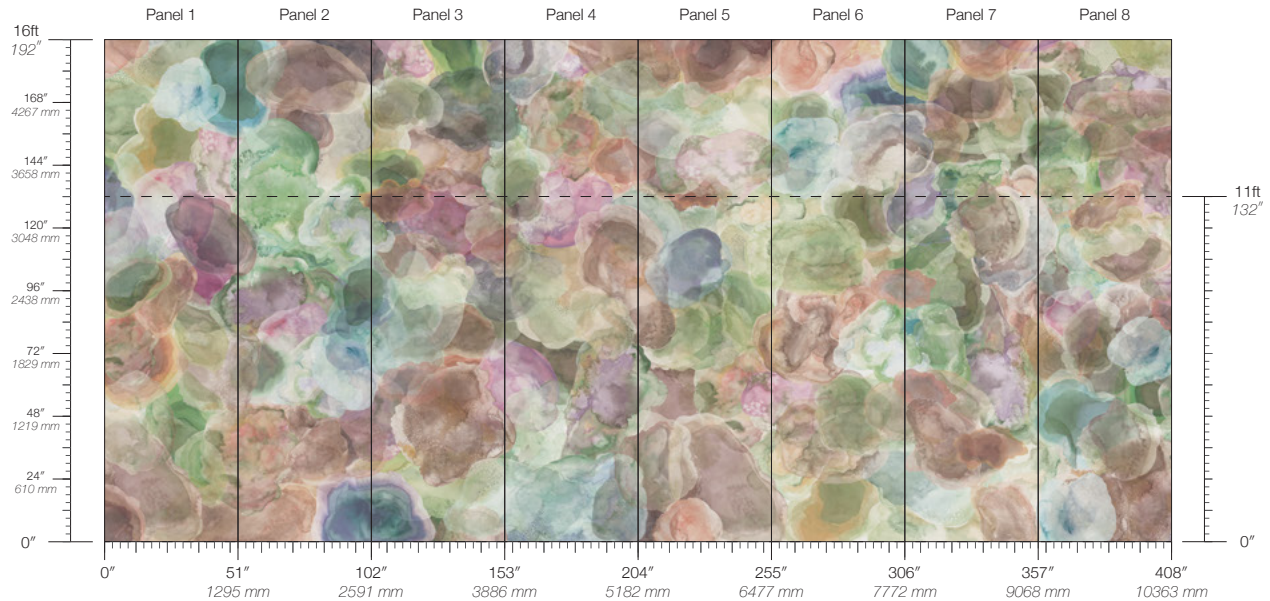

Verdure Phlox

Suitable for residential and commercial projects

COLOR
Phlox

STOCK
Made to order

REPEAT
Non-repeating

CONTACT
sales@calicowallpaper.com
+1 718 243 1705
57 Lispenard Street
New York, NY 10013 USA

ITEM
5812

MINIMUM
1 panel

LEAD TIME
4 weeks to print

CONTENT
Type II Vinyl

MAINTENANCE
Water-based cleanser

ORIGIN
USA

DISCLAIMER
Panel maps represent mural artwork only. Reference the physical sample for color and texture.

PANEL WIDTH
51" / 1295 mm trimmed

FLAMMABILITY
ASTM E84 Adhered Class A

DETAILS
Custom options available

PANEL HEIGHT
132" / 3353 mm standard
192" / 4877 mm extended

ENVIRONMENTAL
Recycled Content, Phthalate Free
Low VOC, HPD Available

PRICE
Available upon request