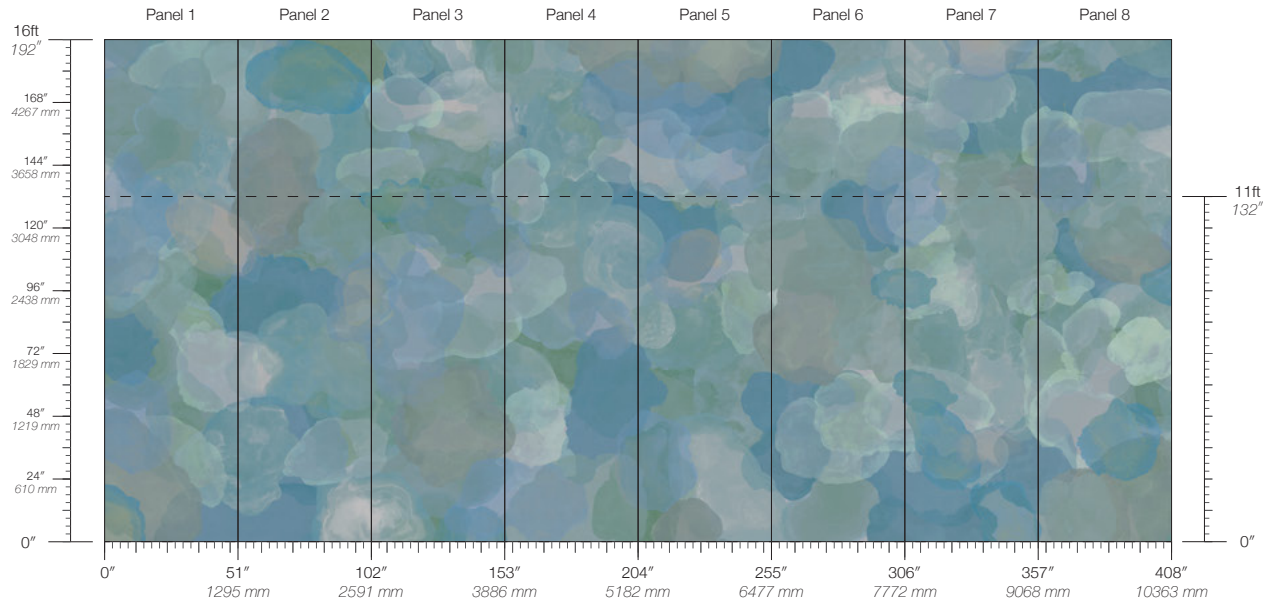

DETAILS
Custom options available

PANEL HEIGHT
132" / 3353 mm standard
192" / 4877 mm extended

ENVIRONMENTAL
Formaldehyde Free,
Heavy Metal Free

PRICE
Available upon request

Verdure Aster

Suitable for residential and commercial projects