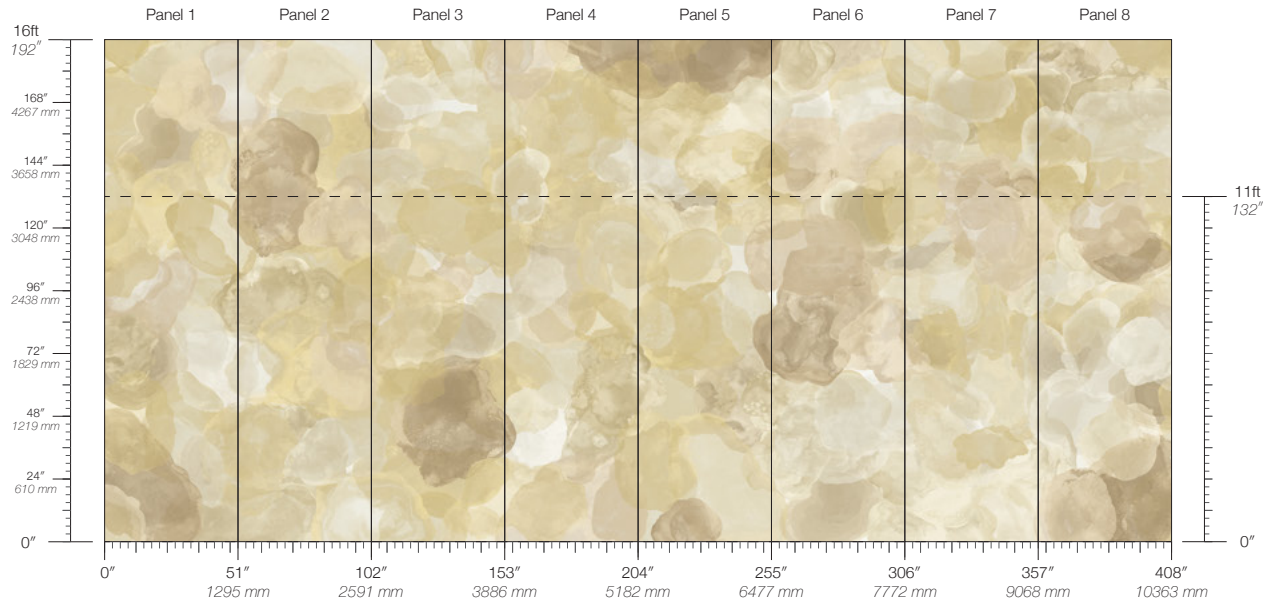

Verdure Sawgrass

Suitable for residential and commercial projects

COLOR
Sawgrass

STOCK
Made to order

REPEAT
Non-repeating

CONTACT
sales@calicowallpaper.com
+1 718 243 1705
57 Lispenard Street
New York, NY 10013 USA

ITEM
5813

MINIMUM
1 panel

LEAD TIME
4 weeks to print

CONTENT
Type II Vinyl

MAINTENANCE
Water-based cleanser

ORIGIN
USA

DISCLAIMER
Panel maps represent mural artwork only. Reference the physical sample for color and texture.

PANEL WIDTH
51" / 1295 mm trimmed

FLAMMABILITY
ASTM E84 Adhered Class A

DETAILS
Custom options available

PANEL HEIGHT
132" / 3353 mm standard
192" / 4877 mm extended

ENVIRONMENTAL
Recycled Content, Phthalate Free
Low VOC, HPD Available

PRICE
Available upon request