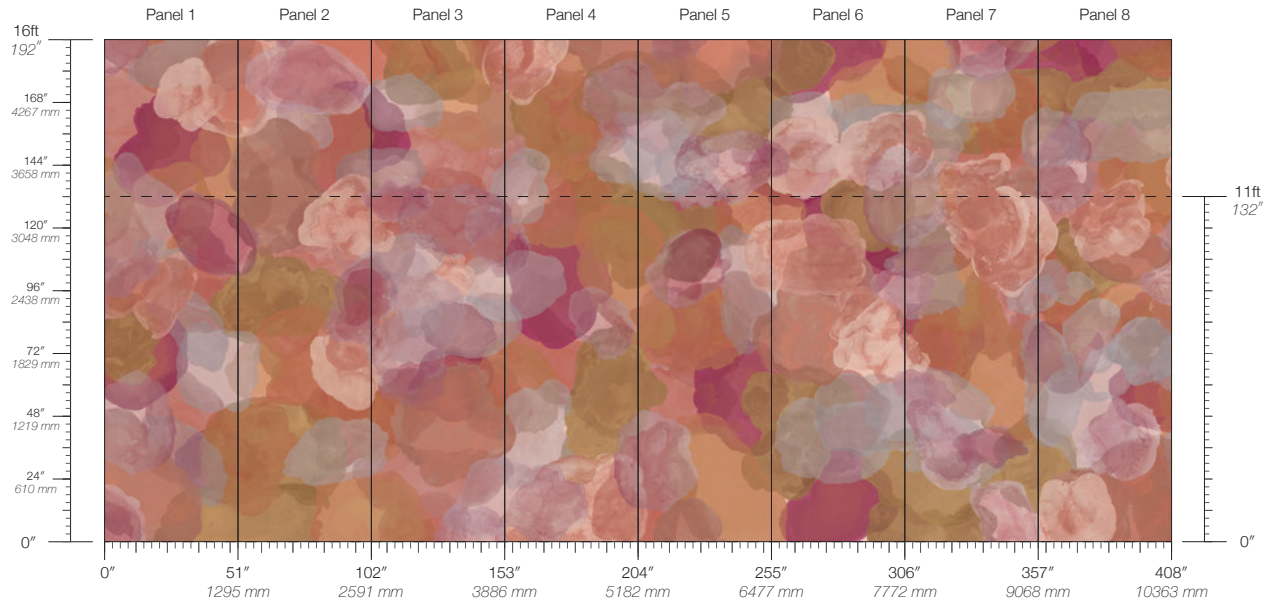

Verdure Sorrel

Suitable for residential and commercial projects

COLOR
Sorrel

STOCK
Made to order

REPEAT
Non-repeating

CONTACT
sales@calicowallpaper.com
+1 718 243 1705
57 Lispenard Street
New York, NY 10013 USA

ITEM
5814

MINIMUM
1 panel

LEAD TIME
4 weeks to print

CONTENT
Type II Vinyl

MAINTENANCE
Water-based cleanser

ORIGIN
USA

DISCLAIMER
Panel maps represent mural artwork only. Reference the physical sample for color and texture.

PANEL WIDTH
51" / 1295 mm trimmed

FLAMMABILITY
ASTM E84 Adhered Class A

DETAILS
Custom options available

PANEL HEIGHT
132" / 3353 mm standard
192" / 4877 mm extended

ENVIRONMENTAL
Recycled Content, Phthalate Free
Low VOC, HPD Available

PRICE
Available upon request