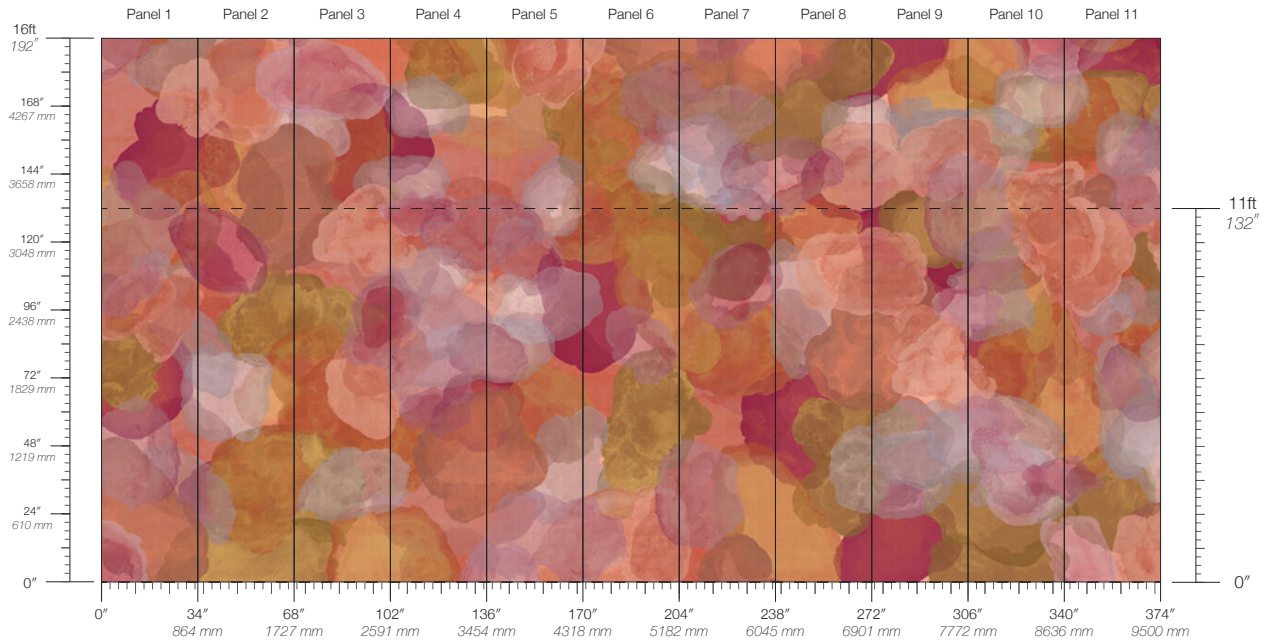

DETAILS
Custom options available

PANEL HEIGHT
132" / 3353 mm standard
192" / 4877 mm extended

ENVIRONMENTAL
Formaldehyde Free,
Heavy Metal Free

PRICE
Available upon request

Verdure Sorrel

Suitable for residential and some commercial projects