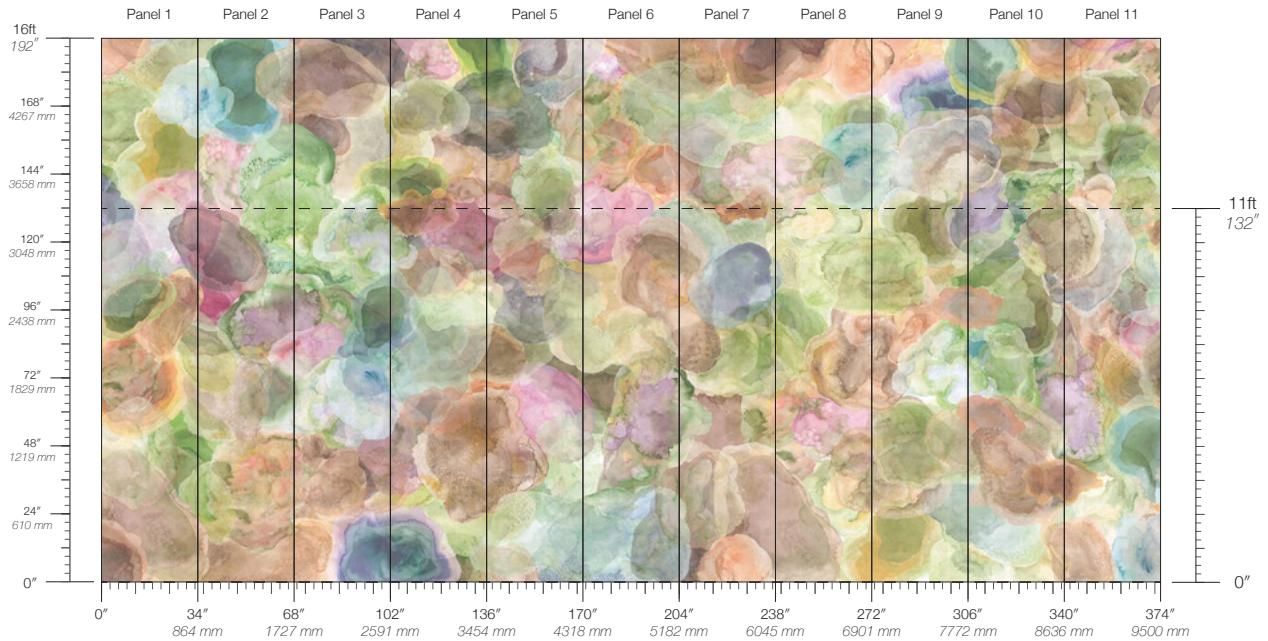

DETAILS
Custom options available

PANEL HEIGHT
132" / 3353 mm standard
192" / 4877 mm extended

ENVIRONMENTAL
Formaldehyde Free,
Heavy Metal Free

PRICE
Available upon request

Verdure Phlox

Suitable for residential and some commercial projects