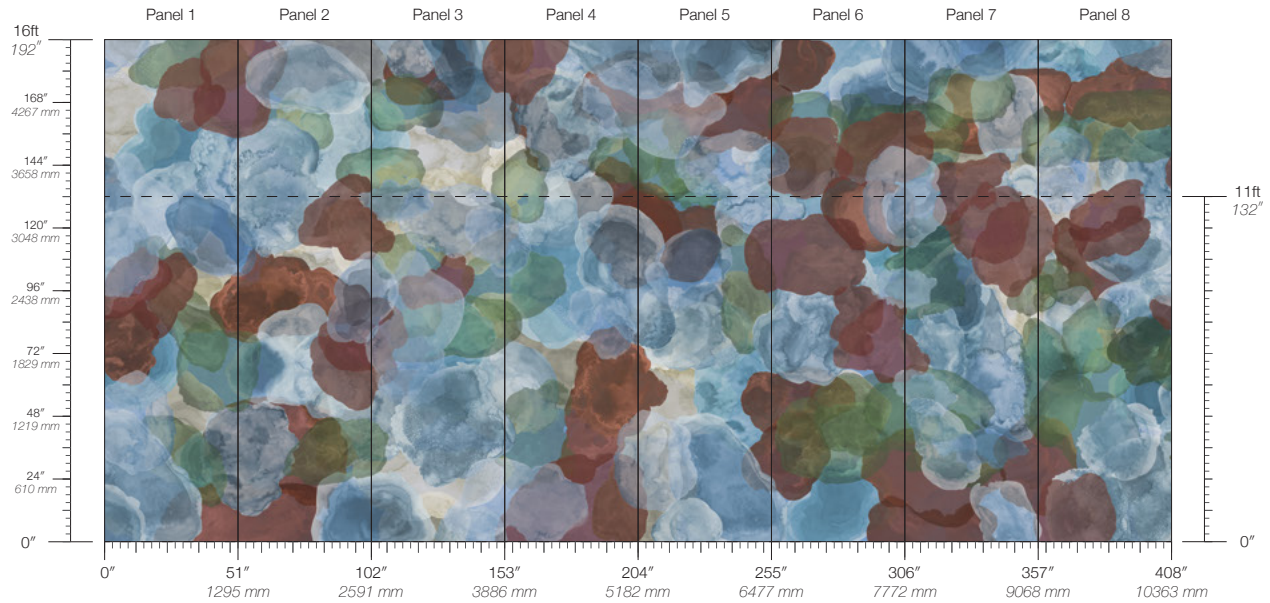

Verdure Pansy

Suitable for residential and commercial projects

COLOR
Pansy

STOCK
Made to order

REPEAT
Non-repeating

CONTACT
sales@calicowallpaper.com
+1 718 243 1705
57 Lispenard Street
New York, NY 10013 USA

ITEM
5811

MINIMUM
1 panel

LEAD TIME
4 weeks to print

CONTENT
Type II Vinyl

MAINTENANCE
Water-based cleanser

ORIGIN
USA

DISCLAIMER
Panel maps represent mural artwork only. Reference the physical sample for color and texture.

PANEL WIDTH
51" / 1295 mm trimmed

FLAMMABILITY
ASTM E84 Adhered Class A

DETAILS
Custom options available

PANEL HEIGHT
132" / 3353 mm standard
192" / 4877 mm extended

ENVIRONMENTAL
Recycled Content, Phthalate Free
Low VOC, HPD Available

PRICE
Available upon request