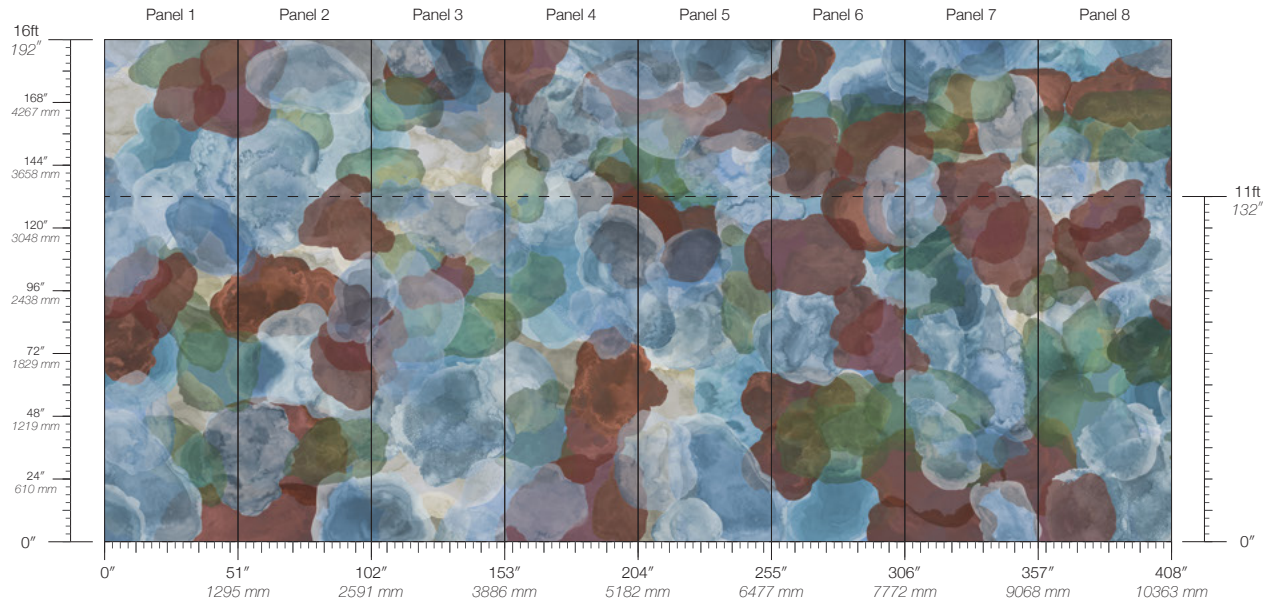

Verdure Pansy

Suitable for residential and commercial projects

COLOR
Pansy

STOCK
Made to order

REPEAT
Non-repeating

CONTACT
sales@calicowallpaper.com
+1 718 243 1705
57 Lispenard Street
New York, NY 10013 USA

ITEM
5811

MINIMUM
1 panel

LEAD TIME
4 weeks to print

CONTENT
Type II Vinyl

MAINTENANCE
Water-based cleanser

ORIGIN
USA

DISCLAIMER
Panel maps represent mural artwork only. Reference the physical sample for color and texture.

PANEL WIDTH
51" / 1295 mm trimmed

FLAMMABILITY
ASTM E84 Adhered Class A

DETAILS
Custom options available

PANEL HEIGHT
132" / 3353 mm standard
192" / 4877 mm extended

ENVIRONMENTAL
Recycled Content, Phthalate Free
Low VOC, HPD Available

PRICE
Available upon request