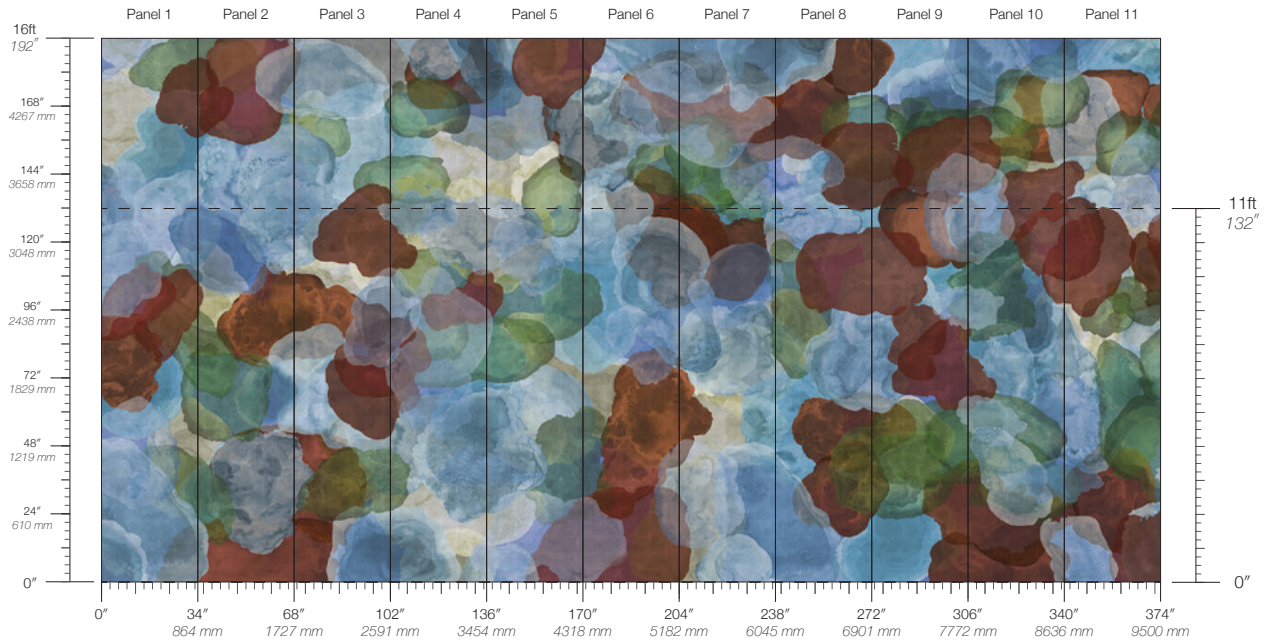

Verdure Pansy

Suitable for residential and some commercial projects

COLOR
Pansy

STOCK
Made to order

REPEAT
Non-repeating

CONTACT
sales@calicowallpaper.com
+1 718 243 1705
57 Lispenard Street
New York, NY 10013 USA

ITEM
5803

MINIMUM
1 panel

LEAD TIME
4 weeks to print

CONTENT
Dutch Metal Leaf

MAINTENANCE
Water-based cleanser

ORIGIN
USA

DISCLAIMER
Panel maps represent mural artwork only. Reference the physical sample for color and texture.

PANEL WIDTH
34" / 864 mm trimmed

FLAMMABILITY
ASTM E84 Adhered Class A

DETAILS
Custom options available

PANEL HEIGHT
132" / 3353 mm standard
192" / 4877 mm extended

ENVIRONMENTAL
Formaldehyde Free,
Heavy Metal Free

PRICE
Available upon request