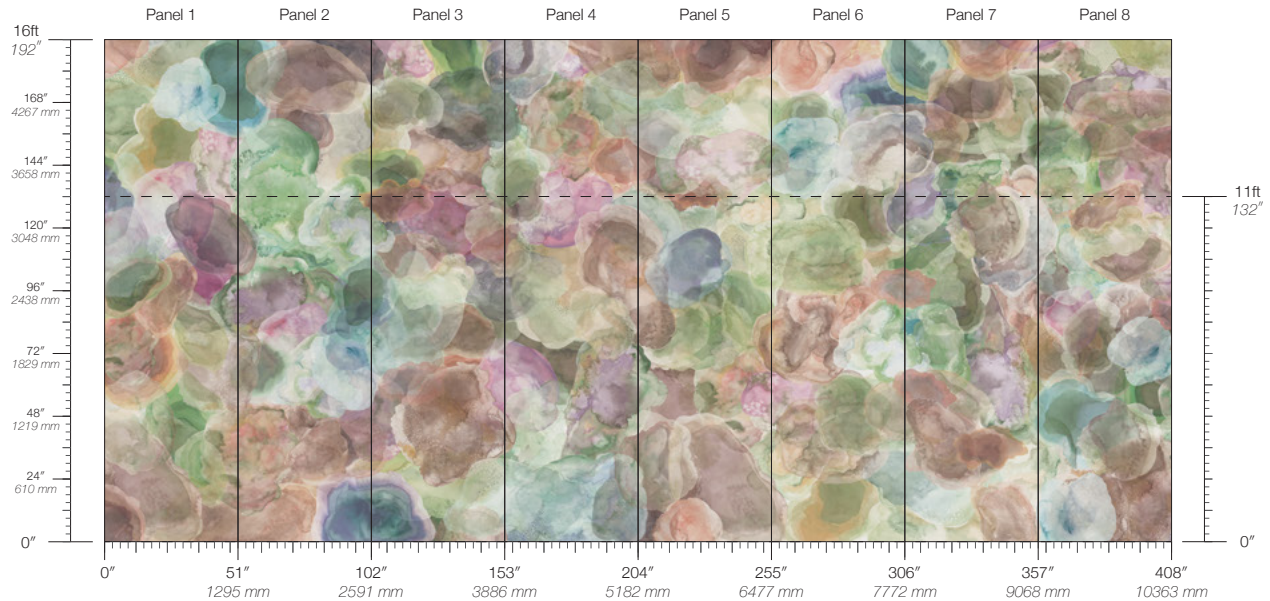

Calico

VERDURE

Tear Sheet

Verdure is an immersion in leafy forms overlaid in a dense, shadowy mosaic.

ASTER

DOGWOOD

PANSY

PHLOX

SAWGRASS

SORREL

SPRUCE

YARROW

Verdure Phlox

Suitable for residential and commercial projects

COLOR
Phlox

STOCK
Made to order

ORIGIN
USA

DISCLAIMER
Panel maps represent mural artwork only. Reference the physical sample for color and texture.

PANEL WIDTH
51" / 1295 mm trimmed

FLAMMABILITY
ASTM E84 Adhered Class A

DETAILS
Custom options available

PANEL HEIGHT
132" / 3353 mm standard
192" / 4877 mm extended

ENVIRONMENTAL
Recycled Content, Phthalate Free
Low VOC, HPD Available

PRICE
Available upon request