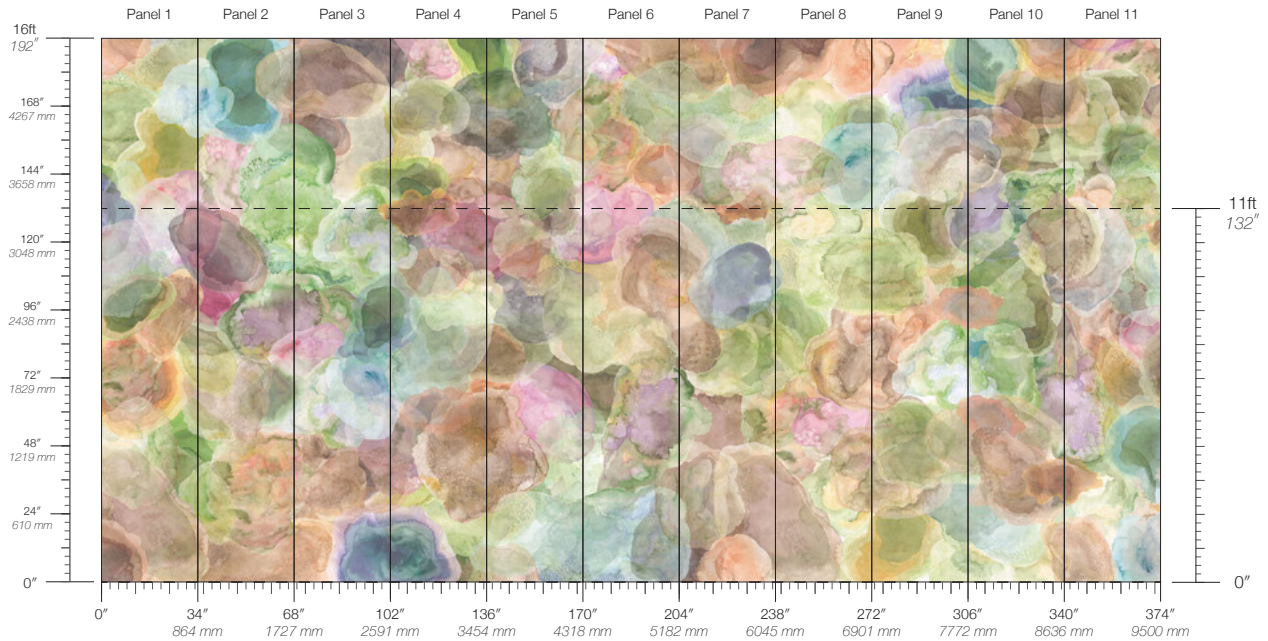

Calico

VERDURE

Tear Sheet

Verdure is an immersion in leafy forms overlaid in a dense, shadowy mosaic.

ASTER

DOGWOOD

PANSY

PHLOX

SAWGRASS

SORREL

SPRUCE

YARROW

Verdure Phlox

Suitable for residential and some commercial projects

COLOR
Phlox

STOCK
Made to order

ORIGIN
USA

DISCLAIMER
Panel maps represent mural artwork only. Reference the physical sample for color and texture.

PANEL WIDTH
34" / 864 mm trimmed

FLAMMABILITY
ASTM E84 Adhered Class A

DETAILS
Custom options available

PANEL HEIGHT
132" / 3353 mm standard
192" / 4877 mm extended

ENVIRONMENTAL
Formaldehyde Free,
Heavy Metal Free

PRICE
Available upon request