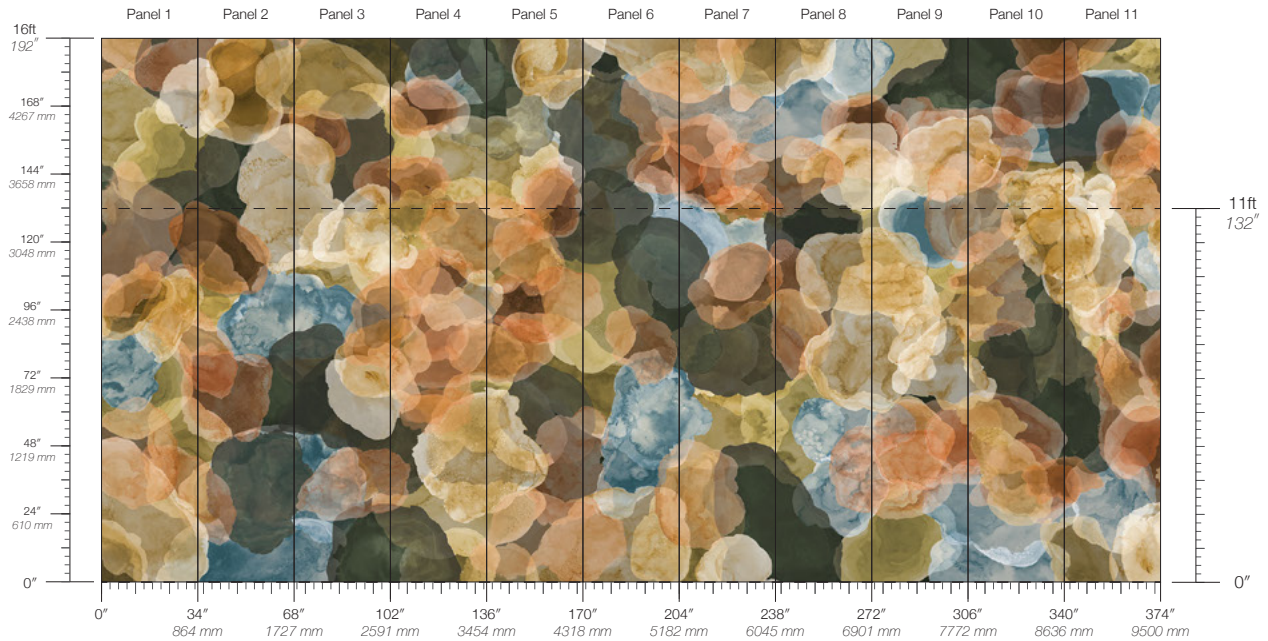

Calico

VERDURE

Tear Sheet

Verdure is an immersion in leafy forms overlaid in a dense, shadowy mosaic.

ASTER

DOGWOOD

PANSY

PHLOX

SAWGRASS

SORREL

SPRUCE

YARROW

Verdure Yarrow

Suitable for residential and some commercial projects

COLOR
Yarrow

STOCK
Made to order

ORIGIN
USA

DISCLAIMER
Panel maps represent mural artwork only. Reference the physical sample for color and texture.

PANEL WIDTH
34" / 864 mm trimmed

FLAMMABILITY
ASTM E84 Adhered Class A

DETAILS
Custom options available

PANEL HEIGHT
132" / 3353 mm standard
192" / 4877 mm extended

ENVIRONMENTAL
Formaldehyde Free,
Heavy Metal Free

PRICE
Available upon request