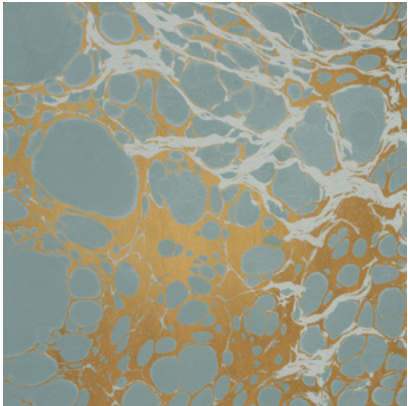

Calico

WABI

Tear Sheet

Wabi melds traditional marbling techniques with modern design.

CERULEAN

CLOUD

LAGOON

MINERAL

RIVER

ROSARIUM

TAUPE

Wabi River

Suitable for residential and commercial projects

COLOR
River

STOCK
Made to order

REPEAT
Non-repeating