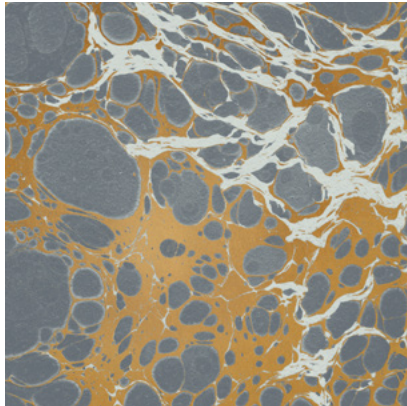

Calico

WABI

Tear Sheet

Wabi melds traditional marbling techniques with modern design.

CERULEAN

CLOUD

LAGOON

MINERAL

RIVER

ROSARIUM

TAUPE

Wabi River

Suitable for residential and commercial projects

COLOR
River

STOCK
Made to order

REPEAT
Non-repeating

DISCLAIMER
Panel maps represent mural artwork only. Reference the physical sample for color and texture.

PANEL WIDTH
45" / 1143 mm trimmed

FLAMMABILITY
ASTM E84 Adhered Class A

DETAILS
Custom options available