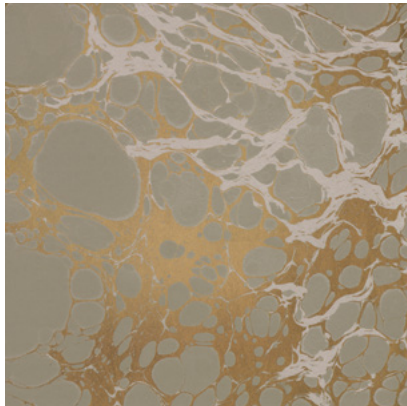

Calico

WABI

Tear Sheet

Wabi melds traditional marbling techniques with modern design.

CERULEAN

CLOUD

LAGOON

MINERAL

RIVER

ROSARIUM

TAUPE

Wabi River

Suitable for residential and commercial projects

COLOR
River

STOCK
Made to order

REPEAT
Non-repeating