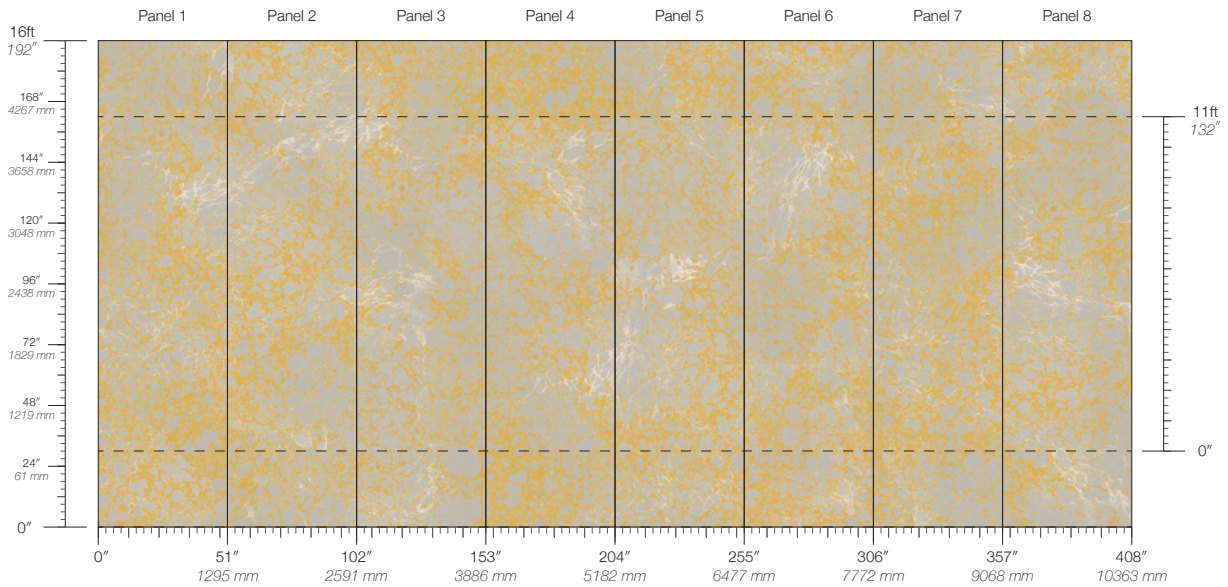

Wabi River

Suitable for residential and commercial projects

COLOR
River

STOCK
Made to order

REPEAT
Non-repeating

CONTACT
sales@calicowallpaper.com
+1 718 243 1705
57 Lispenard Street
New York, NY 10013 USA

ITEM
1006

MINIMUM
1 panel

LEAD TIME
4 weeks to print

CONTENT
Type II Vinyl

MAINTENANCE
Water-based cleanser

ORIGIN
USA

DISCLAIMER
Panel maps represent mural artwork only. Reference the physical sample for color and texture.

PANEL WIDTH
45" / 1143 mm trimmed

FLAMMABILITY
ASTM E84 Adhered Class A

DETAILS
Custom options available

PANEL HEIGHT
120" / 3048 mm standard

ENVIRONMENTAL
Recycled Content, Phthalate Free
Low VOC, HPD Available

PRICE
Available upon request