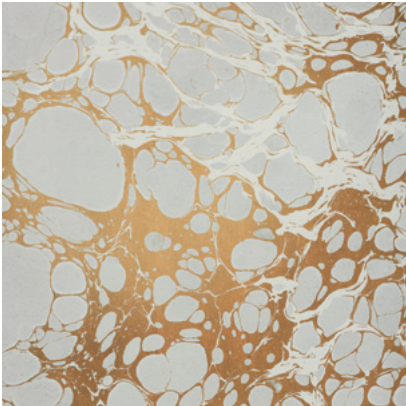

Calico

WABI

Tear Sheet

Wabi melds traditional marbling techniques with modern design.

CERULEAN

CLOUD

LAGOON

MINERAL