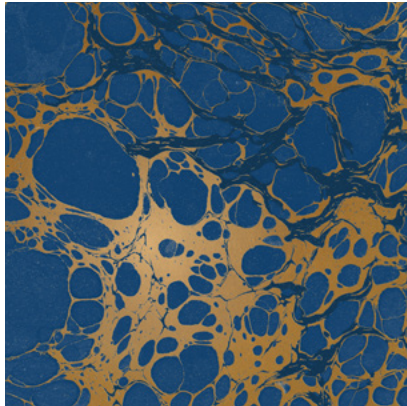

# WABI

Tear Sheet

Wabi melds traditional marbling techniques with modern design.

CERULEAN

CLOUD

LAGOON

MINERAL

RIVER

ROSARIUM

TAUPE