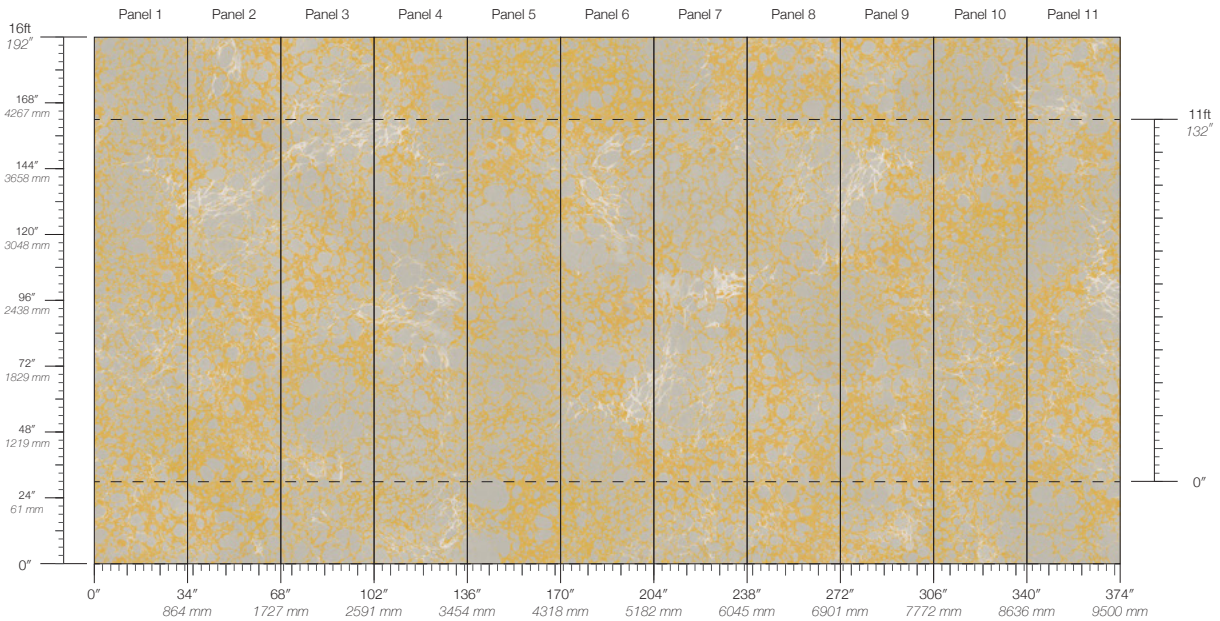

Wabi River

Suitable for residential and some commercial projects

COLOR
River

STOCK
Made to order

REPEAT
Non-repeating

CONTACT
sales@calicowallpaper.com
+1 718 243 1705
57 Lispenard Street
New York, NY 10013 USA

ITEM
1013

MINIMUM
1 panel

LEAD TIME
4 weeks to print

CONTENT
Dutch Metal Leaf

MAINTENANCE
Water-based cleanser

ORIGIN
USA

DISCLAIMER
Panel maps represent mural artwork only. Reference the physical sample for color and texture.

PANEL WIDTH
34" / 864 mm trimmed

FLAMMABILITY
ASTM E84 Adhered Class A

DETAILS
Custom options available

PANEL HEIGHT
120" / 3048 mm standard

ENVIRONMENTAL
Formaldehyde Free,
Heavy Metal Free

PRICE
Available upon request