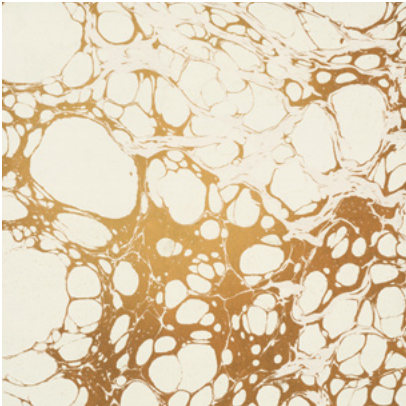

# WABI

Tear Sheet

Wabi melds traditional marbling techniques with modern design.

CERULEAN

CLOUD

LAGOON

MINERAL

RIVER

ROSARIUM

TAUPE