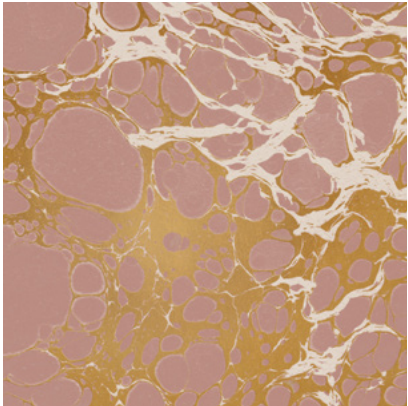

# WABI

Tear Sheet

Wabi melds traditional marbling techniques with modern design.

CERULEAN

CLOUD

LAGOON

MINERAL

RIVER

ROSARIUM

TAUPE