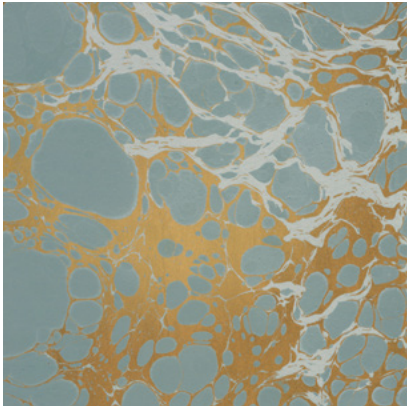

# WABI

Tear Sheet

Wabi melds traditional marbling techniques with modern design.

CERULEAN

CLOUD

LAGOON

MINERAL

RIVER

ROSARIUM

TAUPE